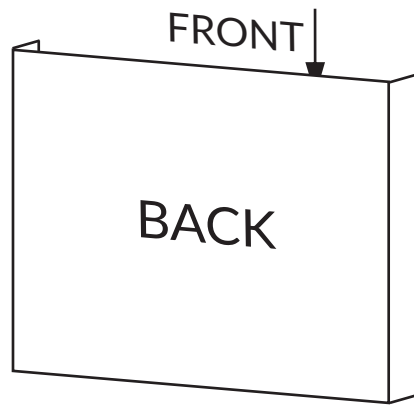

1 x Sided Tray Inlay

DiskBank

Artwork requirements

FILE FORMAT	:	JPG PDF EPS
RESOLUTION	:	300dpi
COLOUR MODE	:	CMYK
FONTS	:	EMBEDDED OUTLINED
BLEED AREA	:	3mm
SAFE ARTWORK AREA	:	3mm SHORT CUTLINE

Template guide

BLEED AREA	:	
CUTLINE	:	
FOLD LINE	:	
SAFE ARTWORK AREA	:	