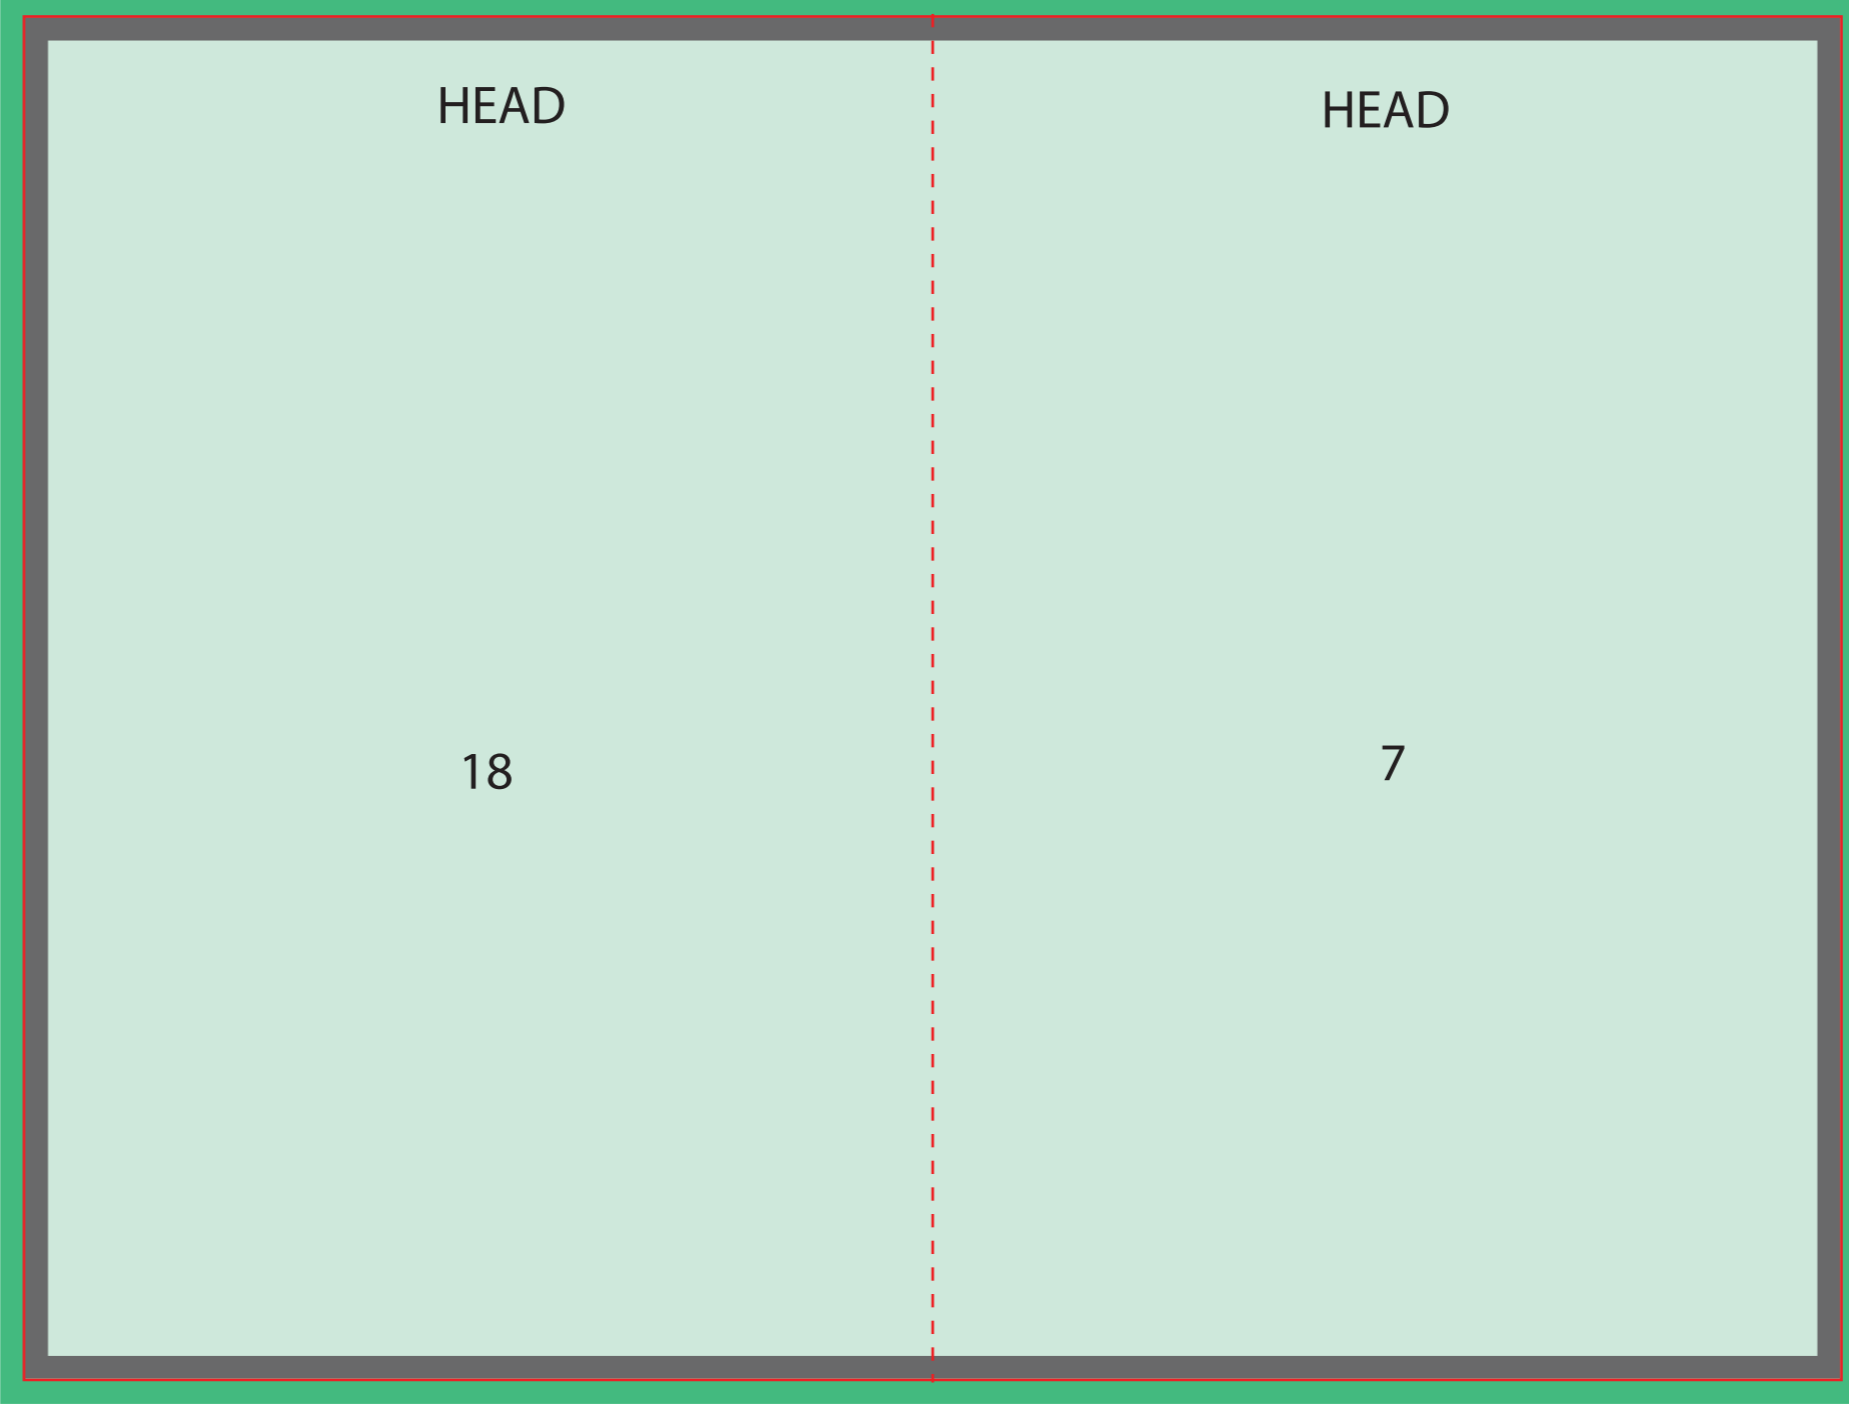

Artwork requirements
FILE FORMAT : JPG | PDF | EPS
RESOLUTION : 300dpi
COLOUR MODE : CMYK
FONTS : EMBEDDED | OUTLINED
BLEED AREA : 3mm
SAFE ARTWORK AREA : 3mm SHORT CUTLINE

Template guide
BLEED AREA : 
CUTLINE : 
FOLD LINE : 
SAFE ARTWORK AREA : 

180mm

120mm

120mm

10mm