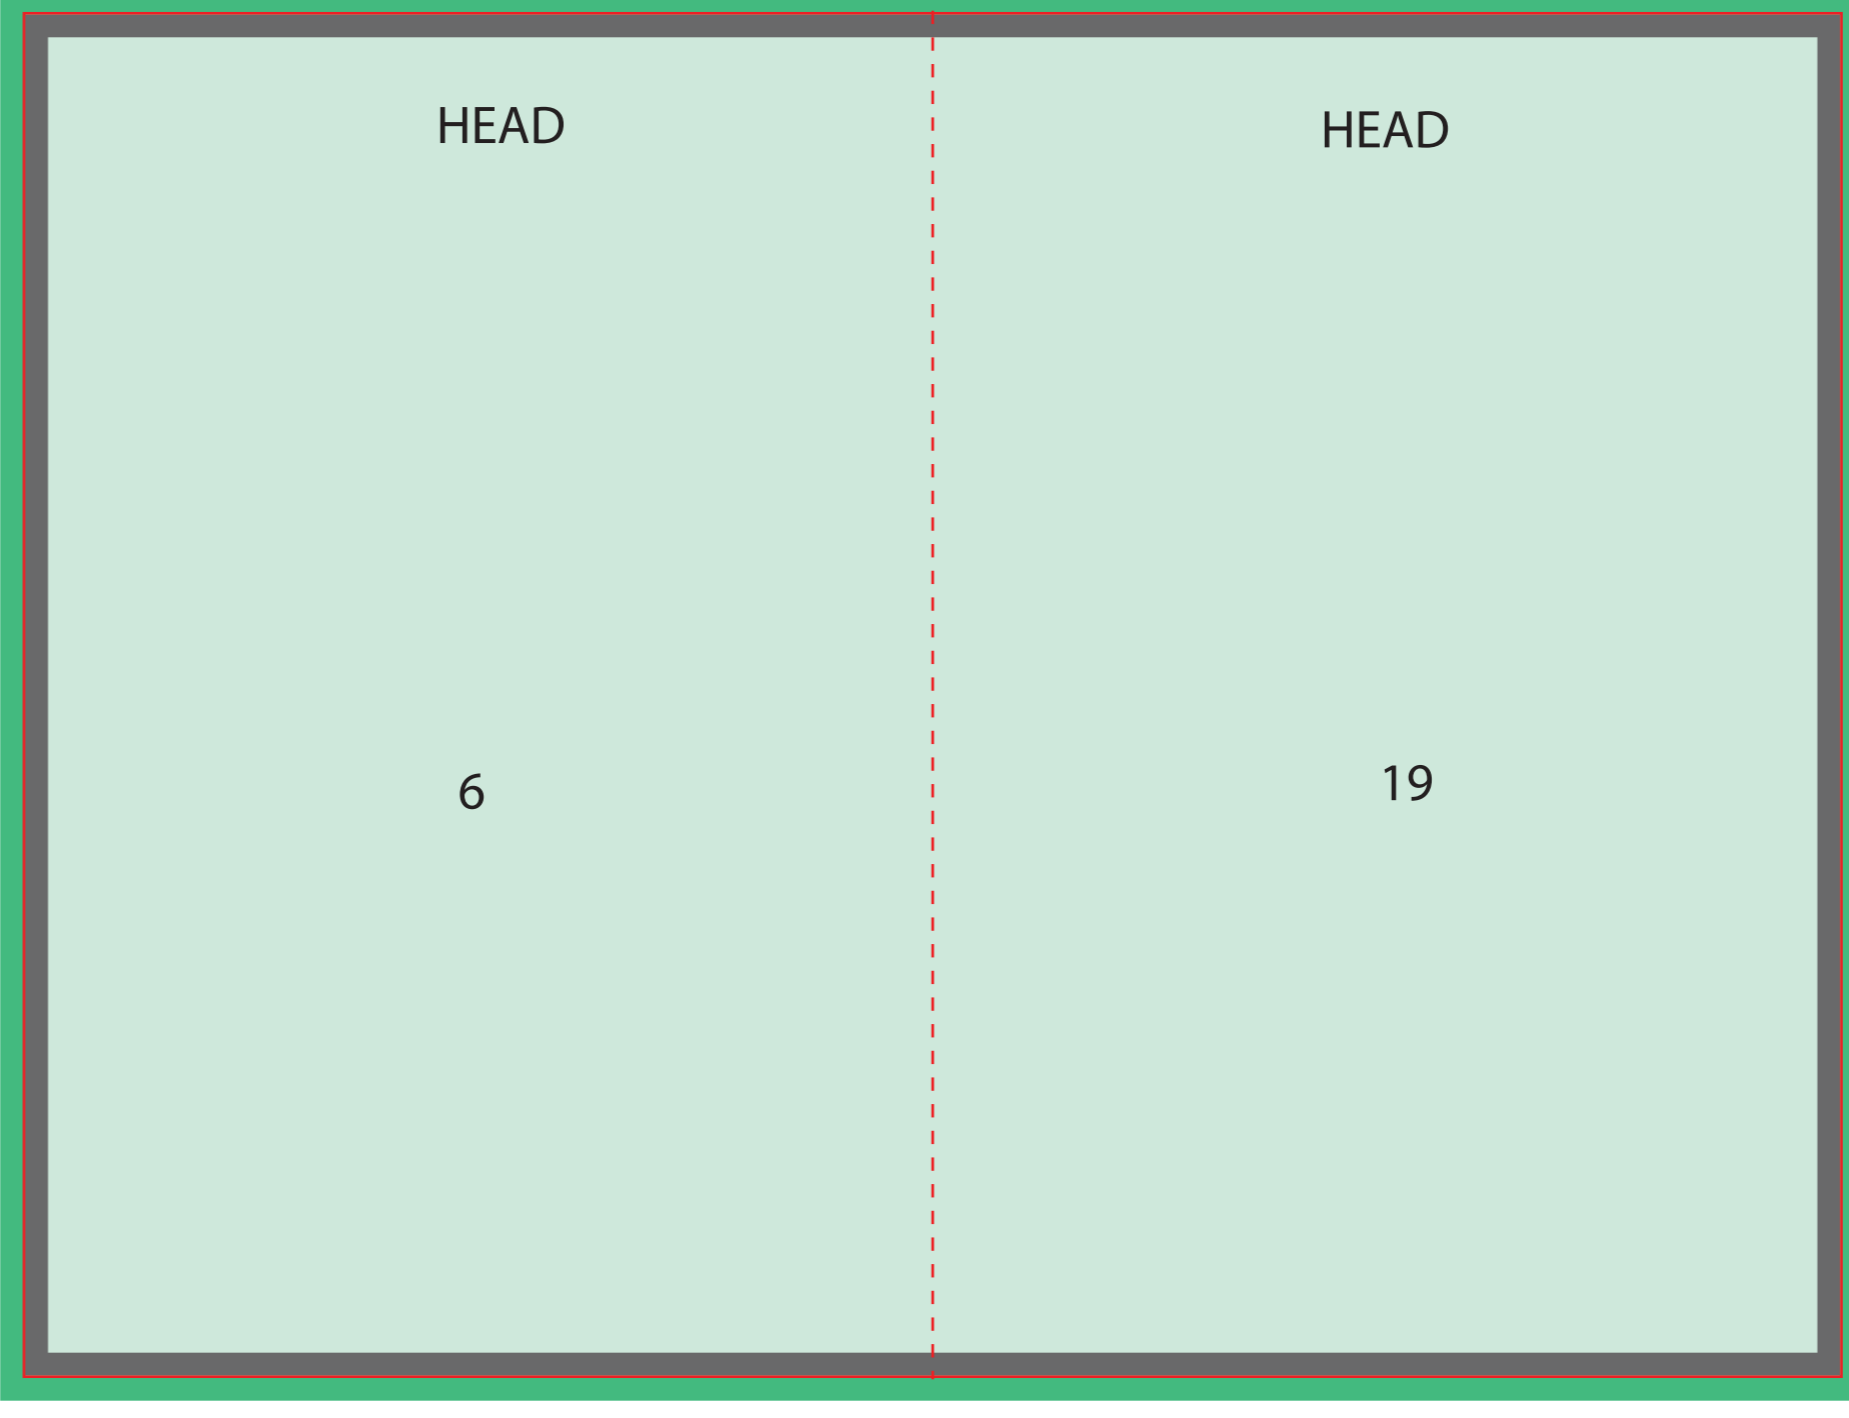

Artwork requirements
FILE FORMAT : JPG | PDF | EPS
RESOLUTION : 300dpi
COLOUR MODE : CMYK
FONTS : EMBEDDED | OUTLINED
BLEED AREA : 3mm
SAFE ARTWORK AREA : 3mm SHORT CUTLINE

Template guide
BLEED AREA : 
CUTLINE : 
FOLD LINE : 
SAFE ARTWORK AREA : 

180mm

120mm

120mm

10mm