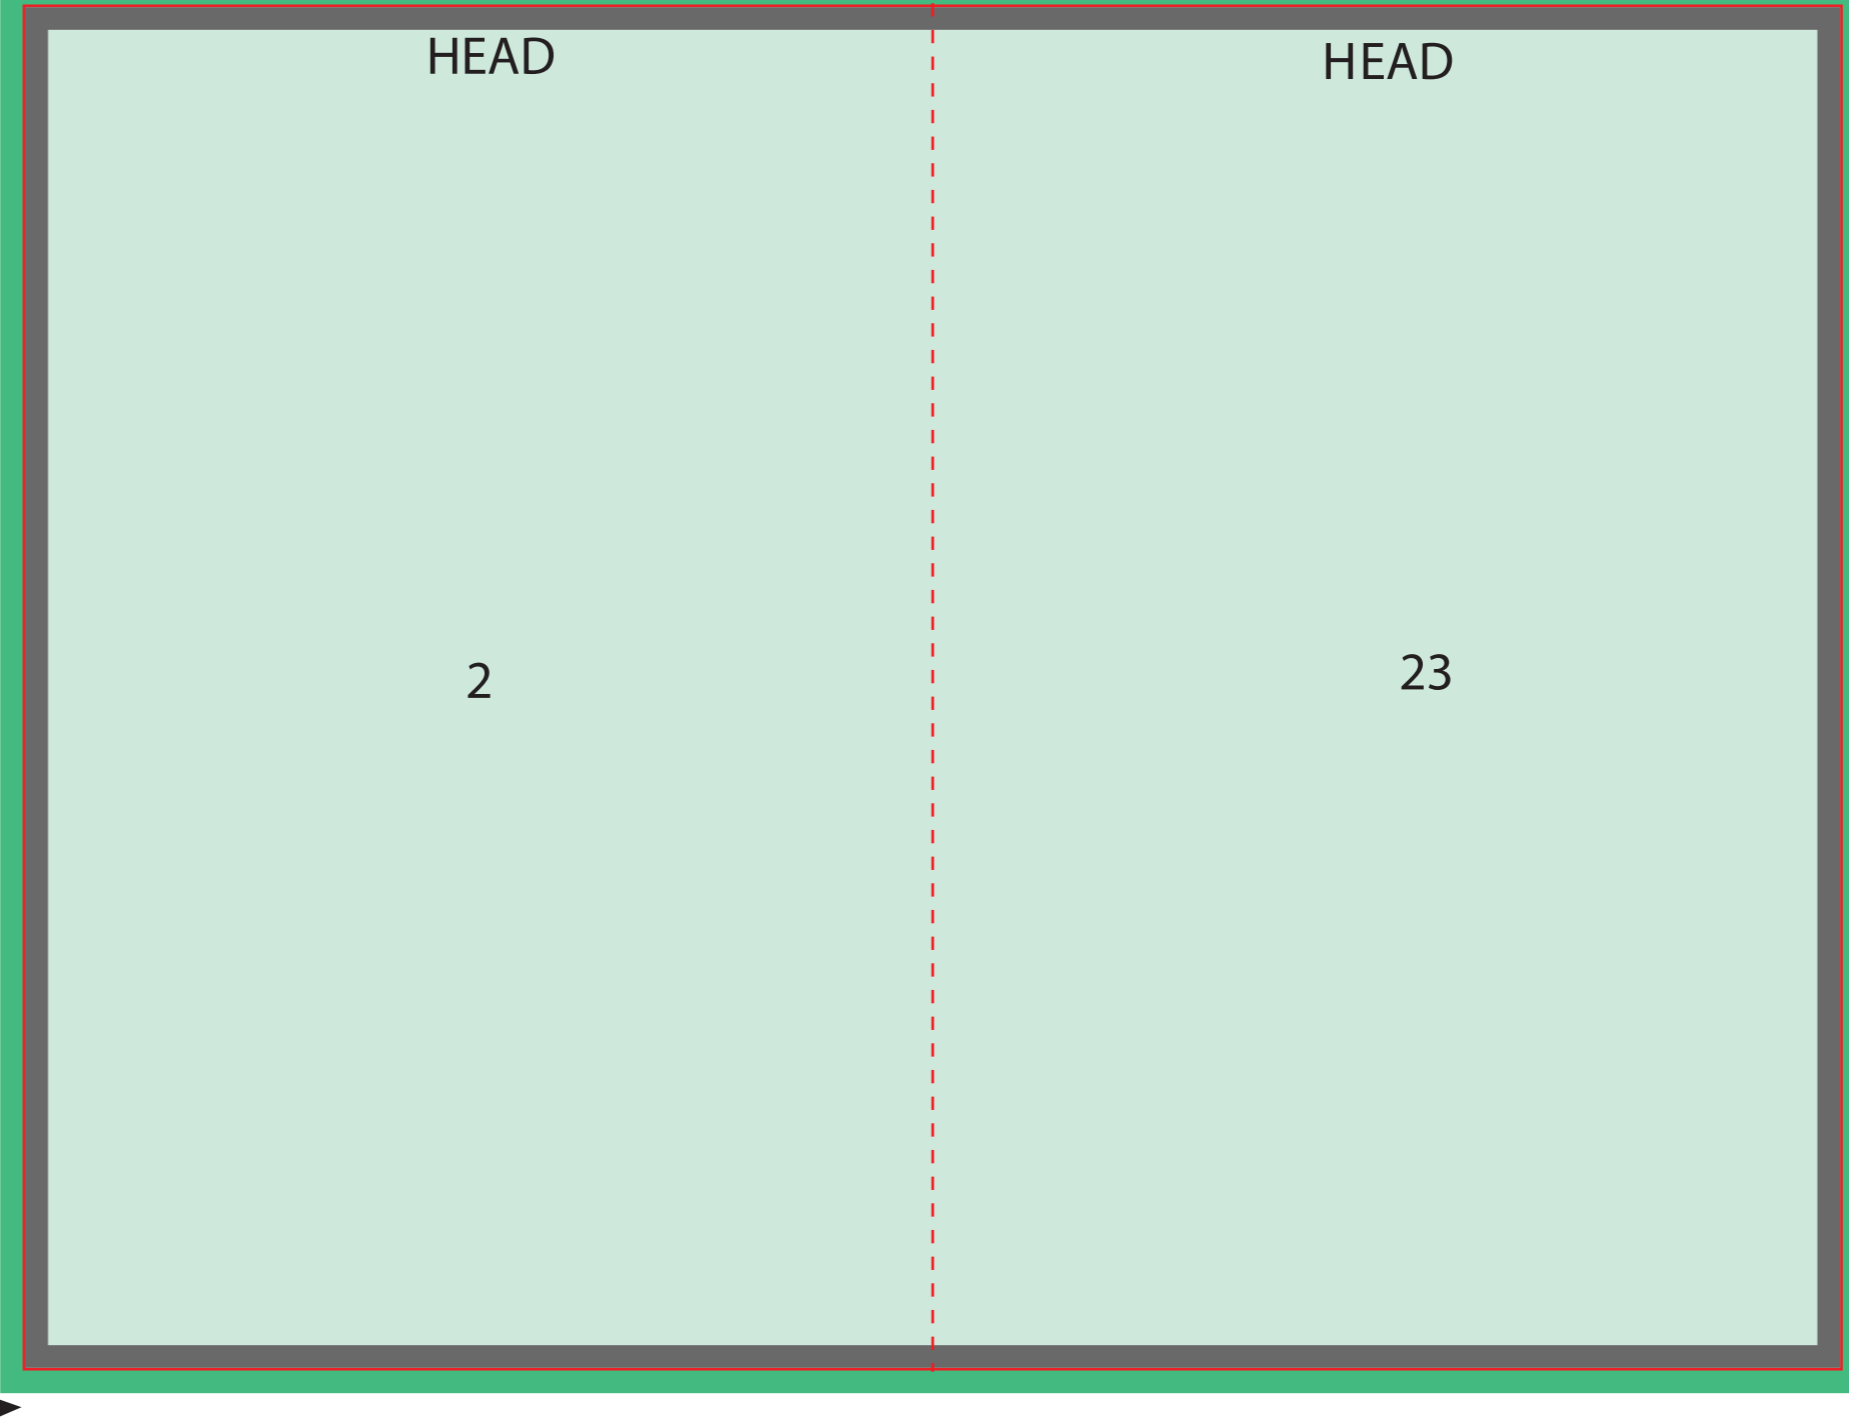

Artwork requirements
FILE FORMAT : JPG | PDF | EPS
RESOLUTION : 300dpi
COLOUR MODE : CMYK
FONTS : EMBEDDED | OUTLINED
BLEED AREA : 3mm
SAFE ARTWORK AREA : 3mm SHORT CUTLINE

Template guide
BLEED AREA : 
CUTLINE : 
FOLD LINE : 
SAFE ARTWORK AREA : 

180mm

120mm

120mm

10mm