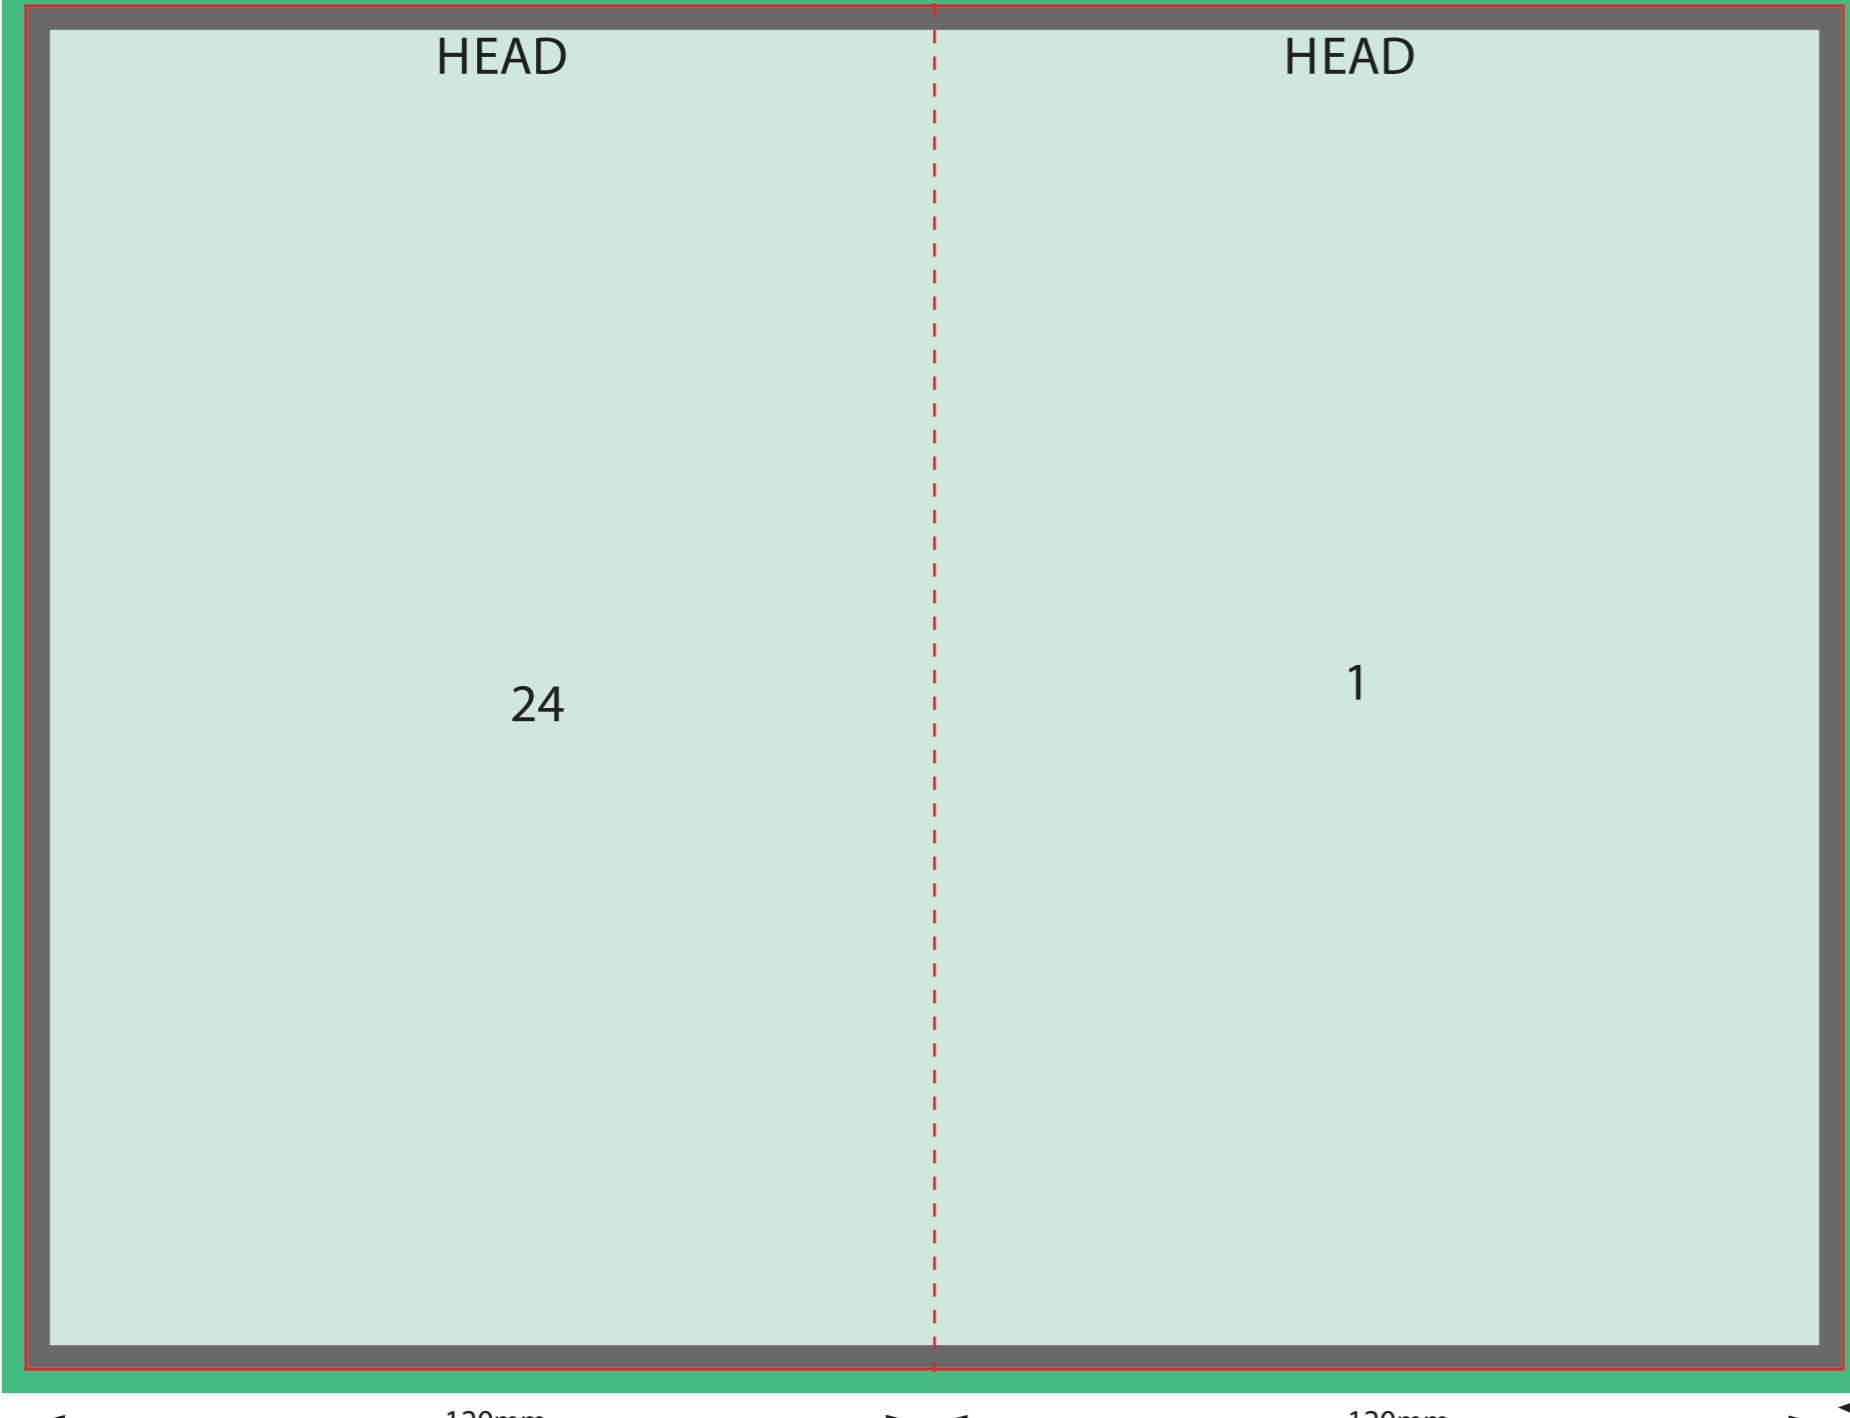

Artwork requirements
FILE FORMAT : JPG | PDF | EPS
RESOLUTION : 300dpi
COLOUR MODE : CMYK
FONTS : EMBEDDED | OUTLINED
BLEED AREA : 3mm
SAFE ARTWORK AREA : 3mm SHORT CUTLINE

Template guide
BLEED AREA : 
CUTLINE : 
FOLD LINE : 
SAFE ARTWORK AREA : 

180mm

120mm

120mm

10mm