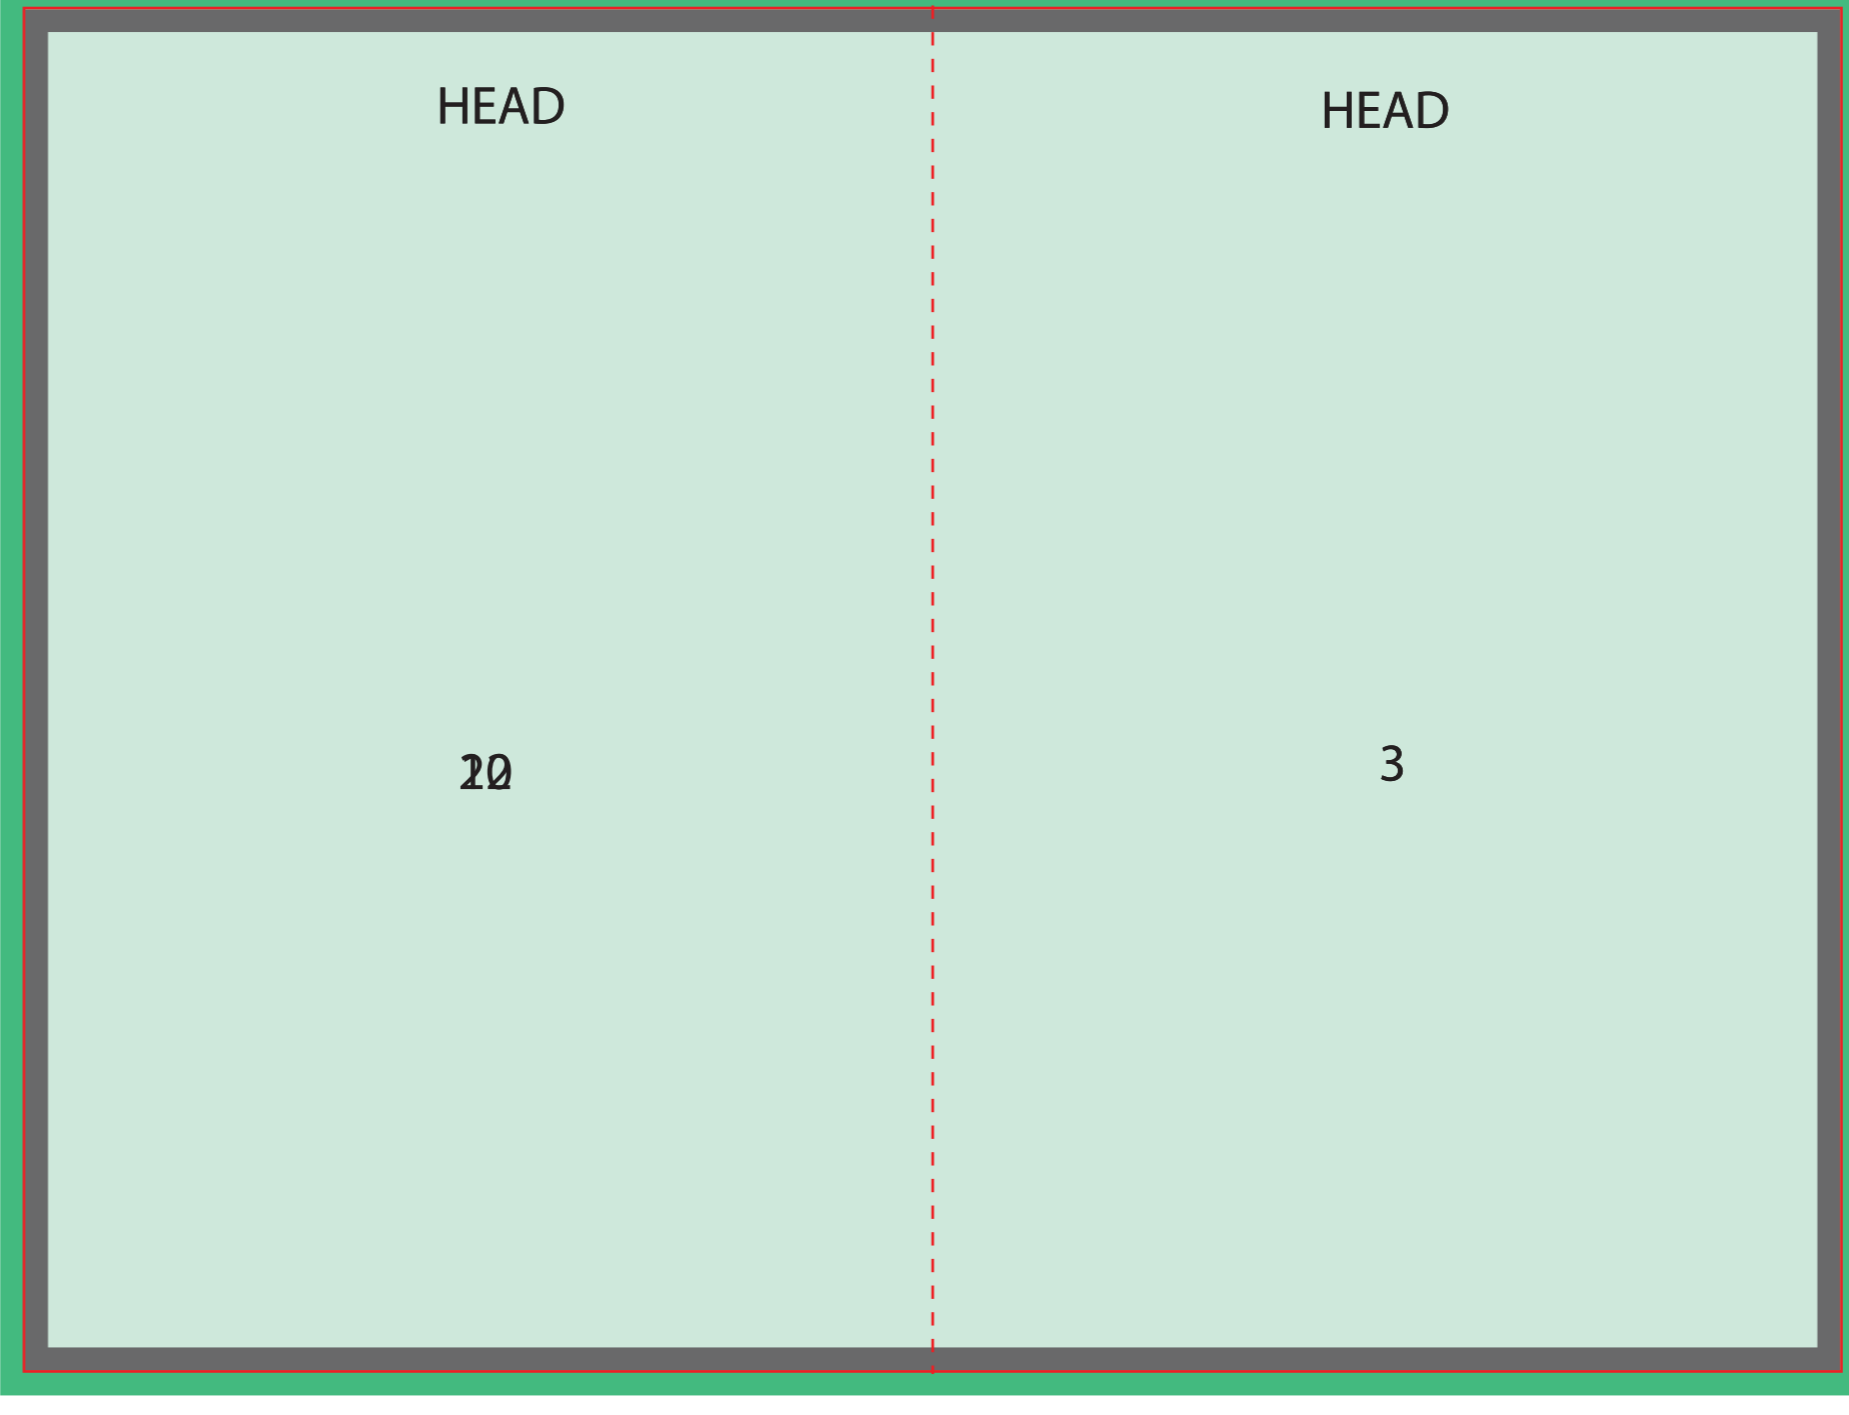

Artwork requirements
FILE FORMAT : JPG | PDF | EPS
RESOLUTION : 300dpi
COLOUR MODE : CMYK
FONTS : EMBEDDED | OUTLINED
BLEED AREA : 3mm
SAFE ARTWORK AREA : 3mm SHORT CUTLINE

Template guide
BLEED AREA : 
CUTLINE : 
FOLD LINE : 
SAFE ARTWORK AREA : 

180mm

120mm

120mm

10mm