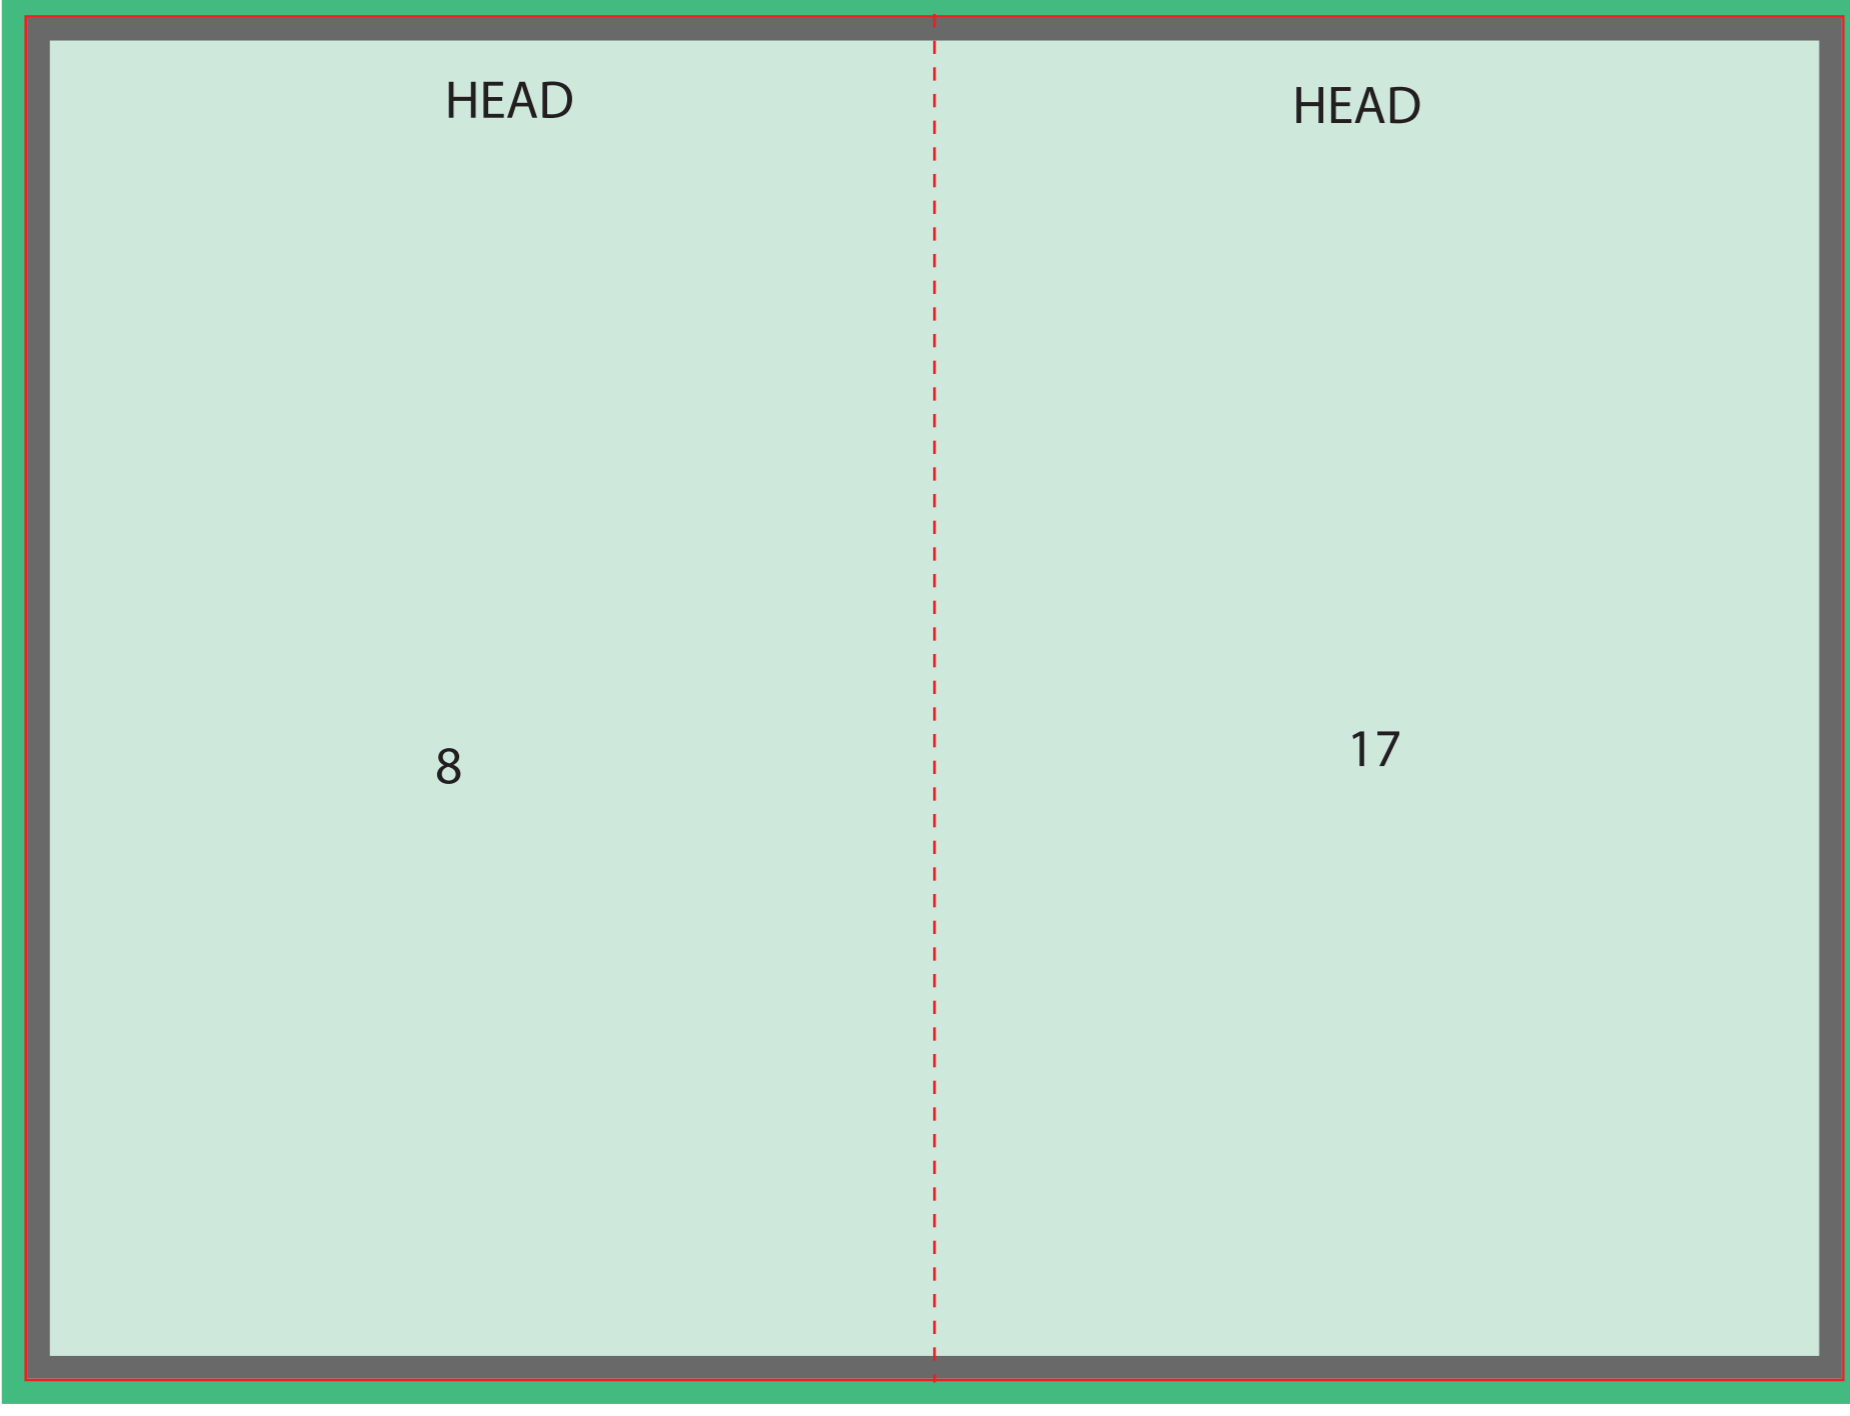

Artwork requirements
FILE FORMAT : JPG | PDF | EPS
RESOLUTION : 300dpi
COLOUR MODE : CMYK
FONTS : EMBEDDED | OUTLINED
BLEED AREA : 3mm
SAFE ARTWORK AREA : 3mm SHORT CUTLINE

Template guide
BLEED AREA : 
CUTLINE : 
FOLD LINE : 
SAFE ARTWORK AREA : 

180mm

120mm

120mm

10mm