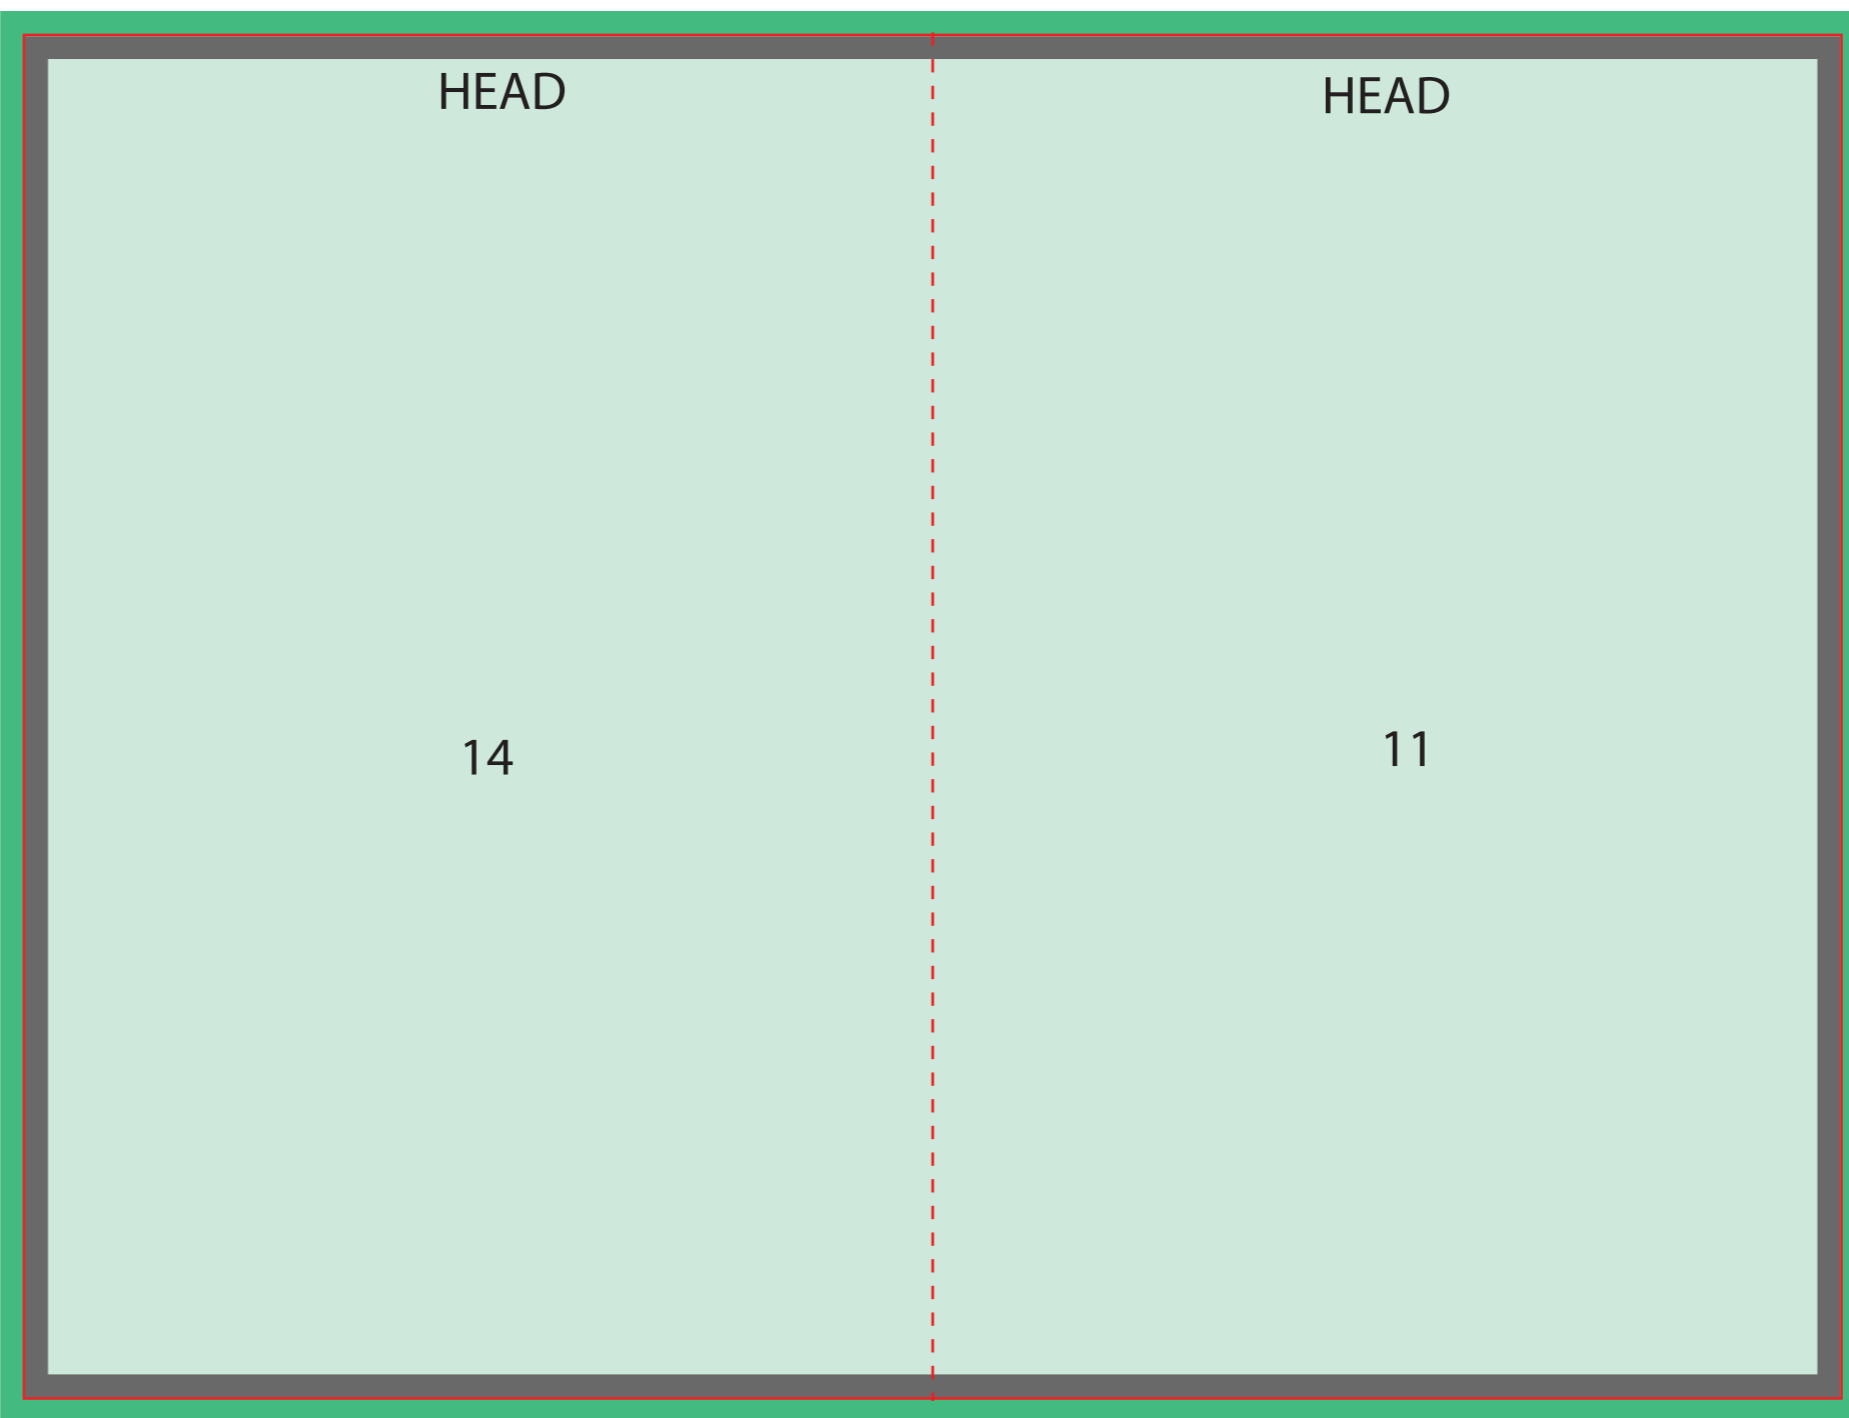

Artwork requirements
FILE FORMAT : JPG | PDF | EPS
RESOLUTION : 300dpi
COLOUR MODE : CMYK
FONTS : EMBEDDED | OUTLINED
BLEED AREA : 3mm
SAFE ARTWORK AREA : 3mm SHORT CUTLINE

Template guide
BLEED AREA : 
CUTLINE : 
FOLD LINE : 
SAFE ARTWORK AREA : 

180mm

120mm

120mm

10mm