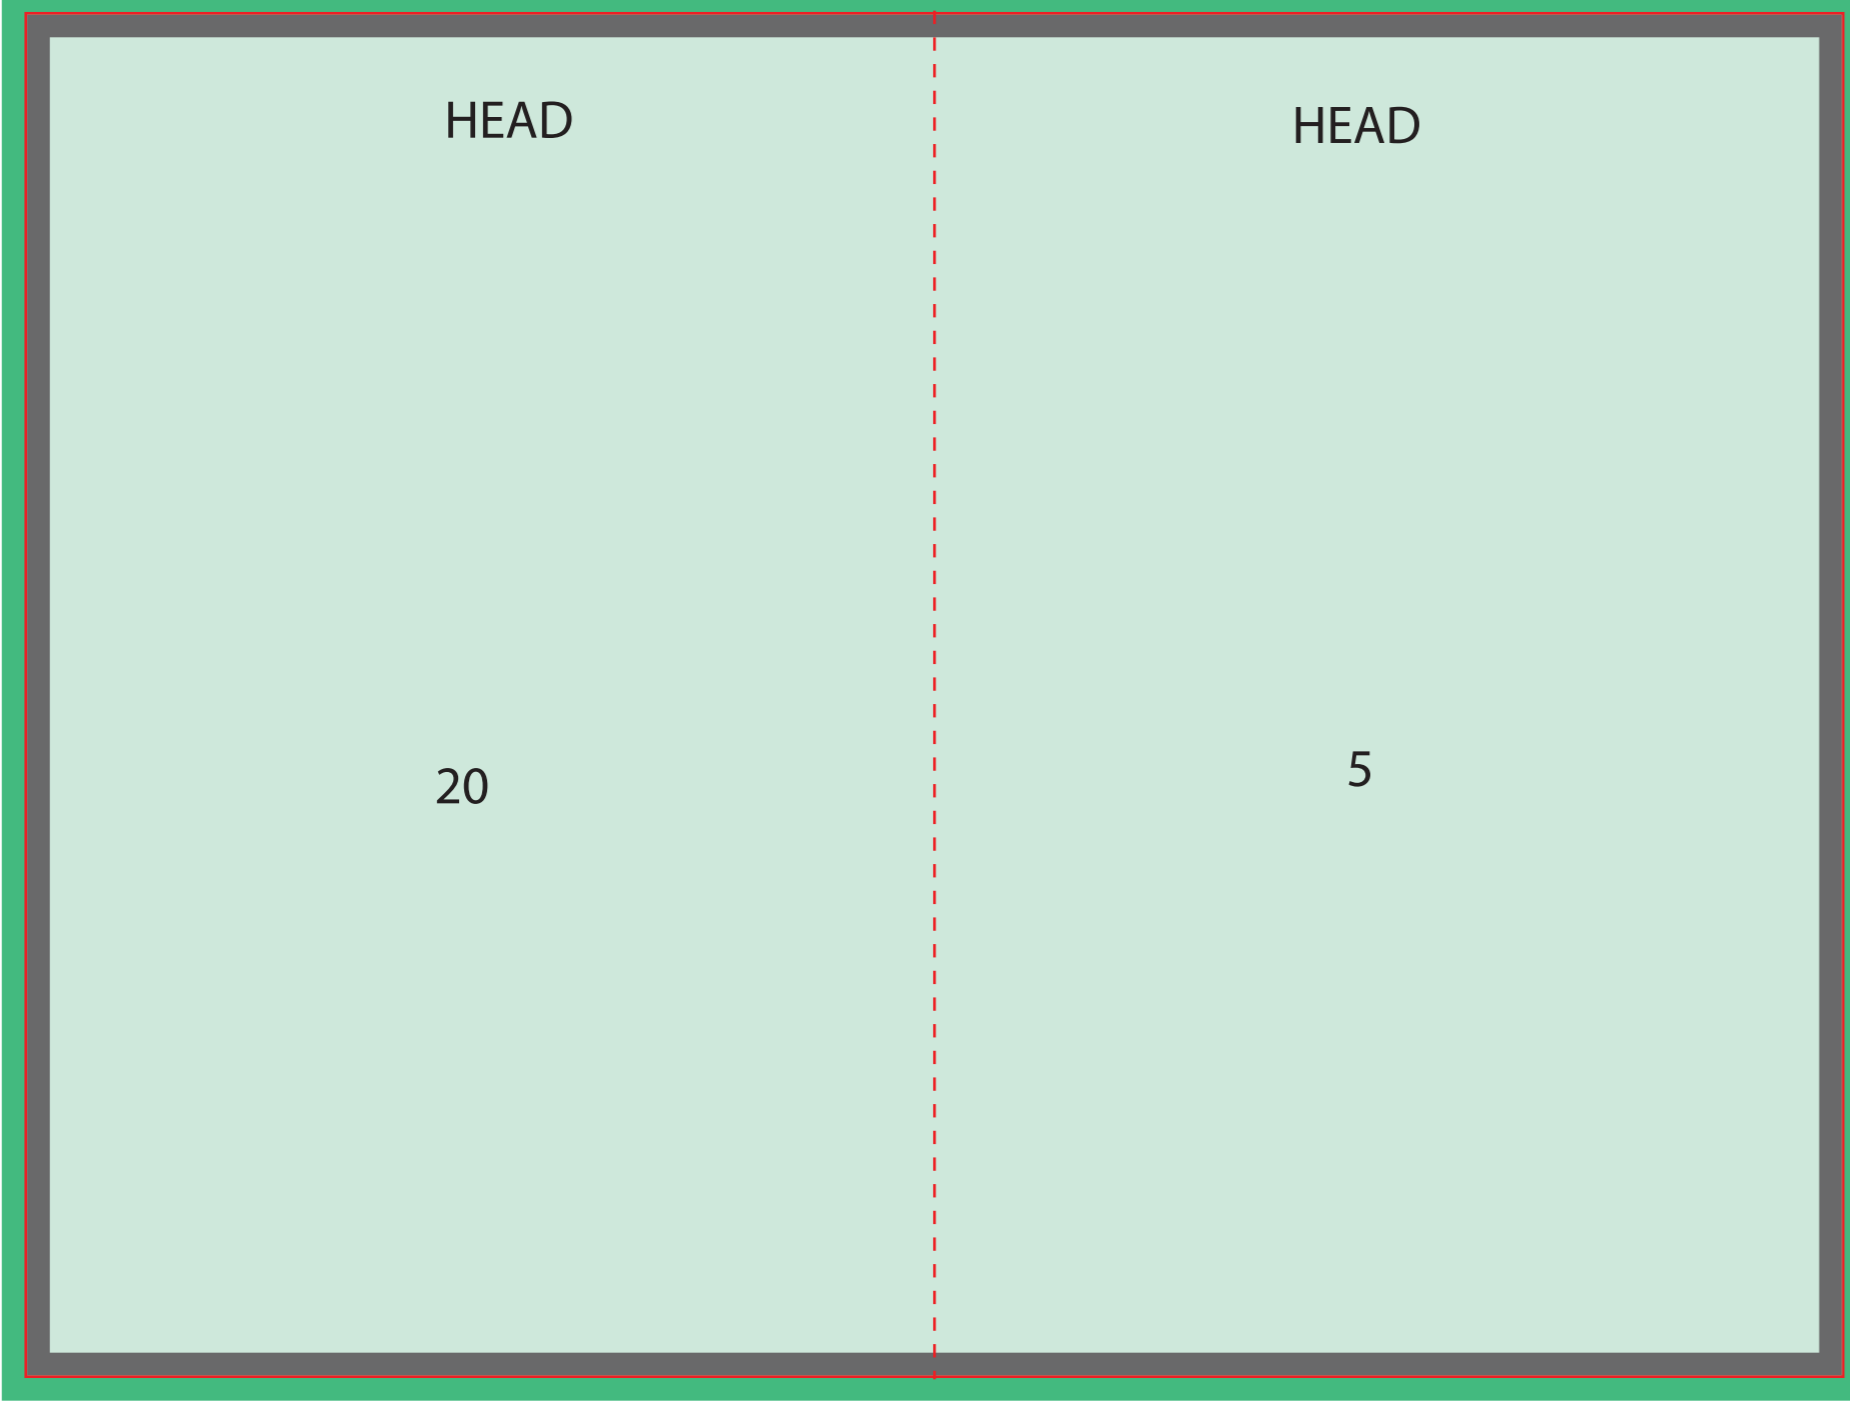

Artwork requirements
FILE FORMAT : JPG | PDF | EPS
RESOLUTION : 300dpi
COLOUR MODE : CMYK
FONTS : EMBEDDED | OUTLINED
BLEED AREA : 3mm
SAFE ARTWORK AREA : 3mm SHORT CUTLINE

Template guide
BLEED AREA : 
CUTLINE : 
FOLD LINE : 
SAFE ARTWORK AREA : 

180mm

120mm

120mm

10mm