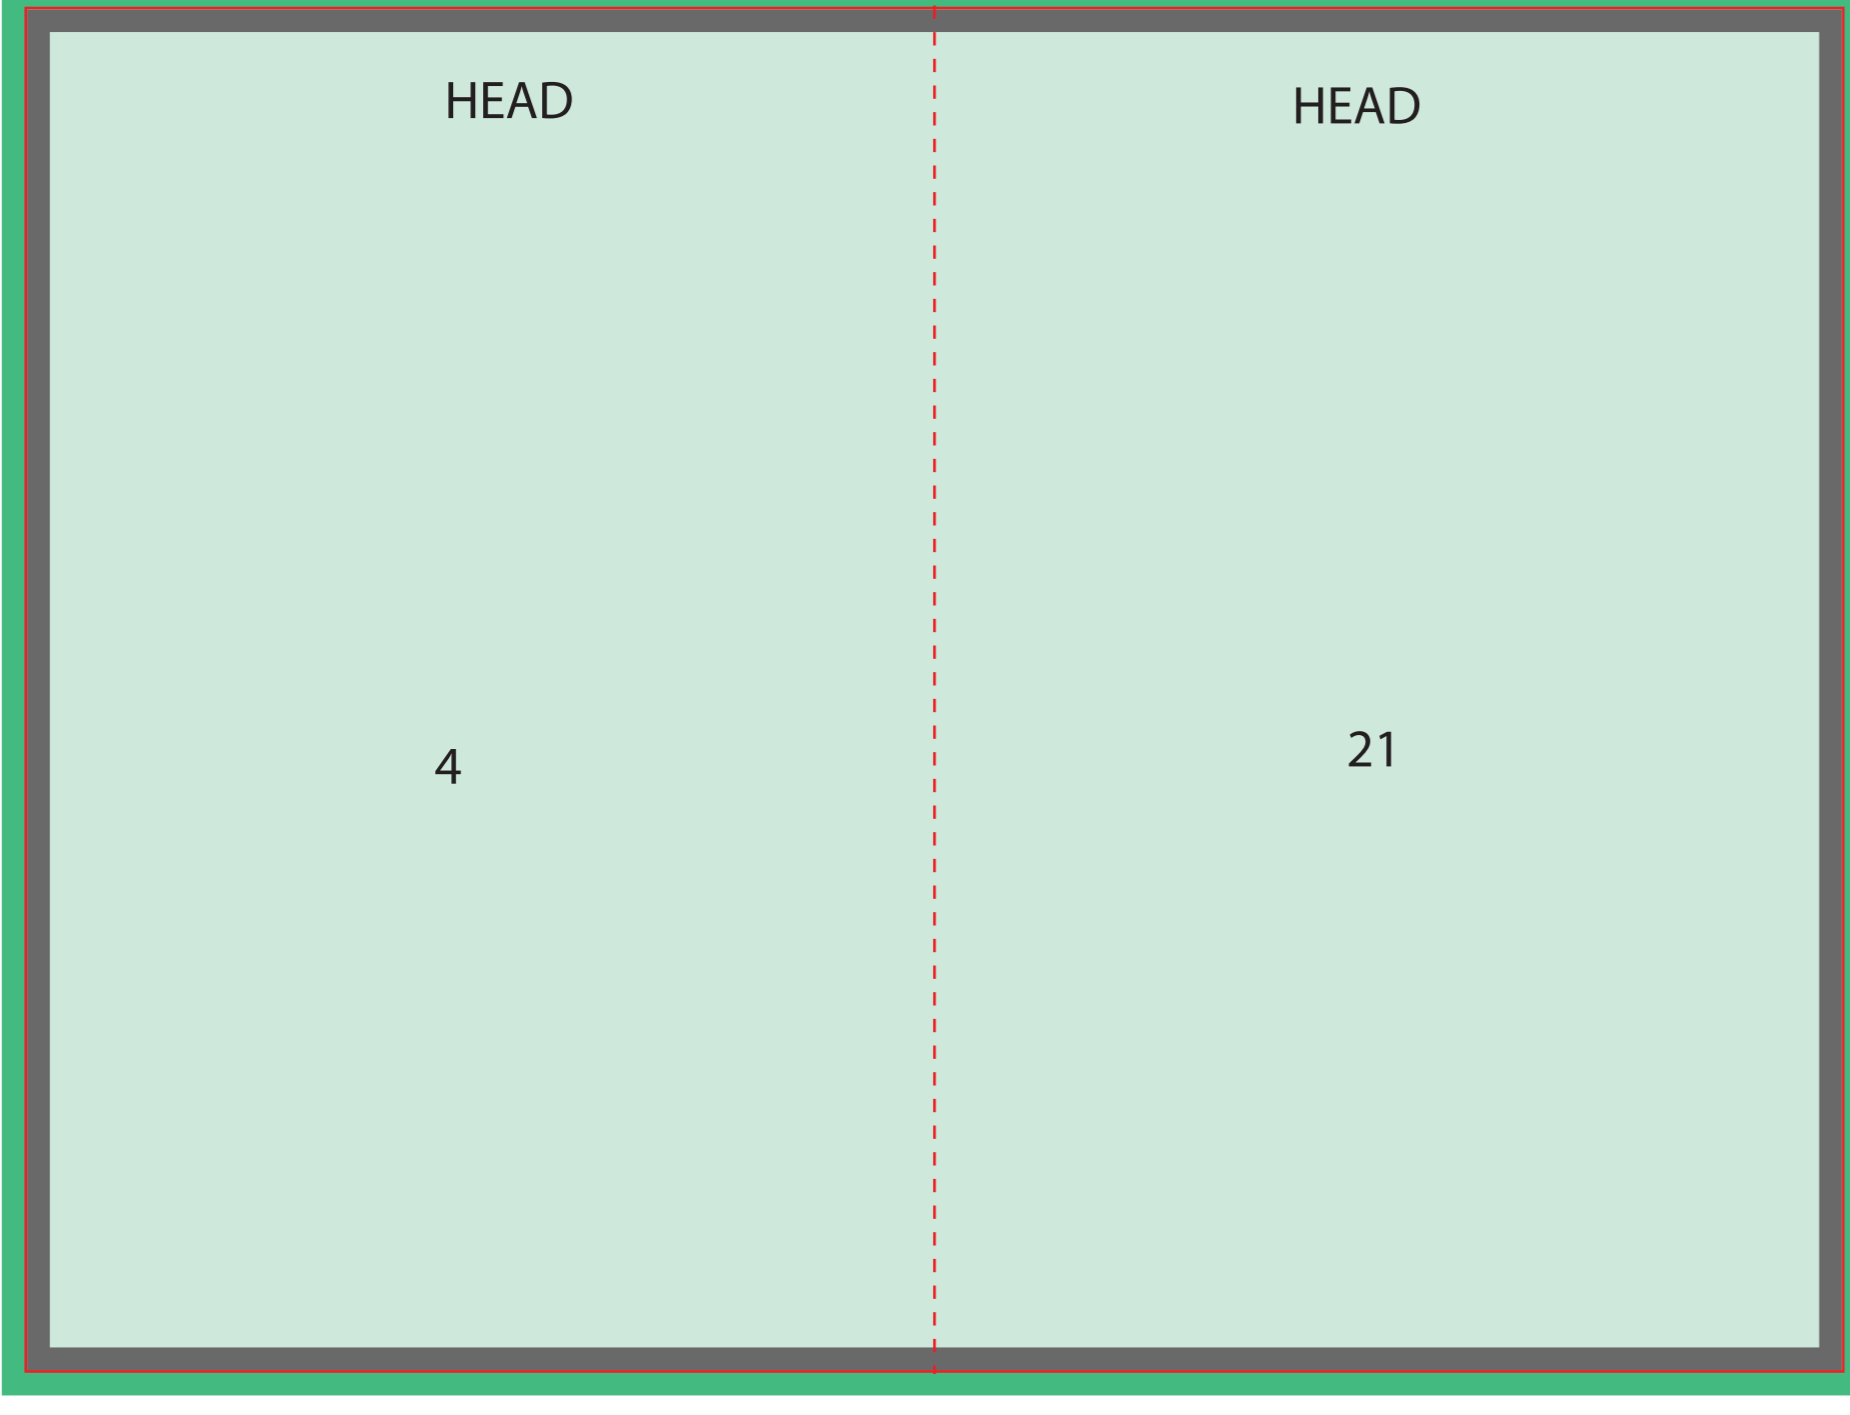

Artwork requirements
FILE FORMAT : JPG | PDF | EPS
RESOLUTION : 300dpi
COLOUR MODE : CMYK
FONTS : EMBEDDED | OUTLINED
BLEED AREA : 3mm
SAFE ARTWORK AREA : 3mm SHORT CUTLINE

Template guide
BLEED AREA : 
CUTLINE : 
FOLD LINE : 
SAFE ARTWORK AREA : 

180mm

120mm

120mm

10mm