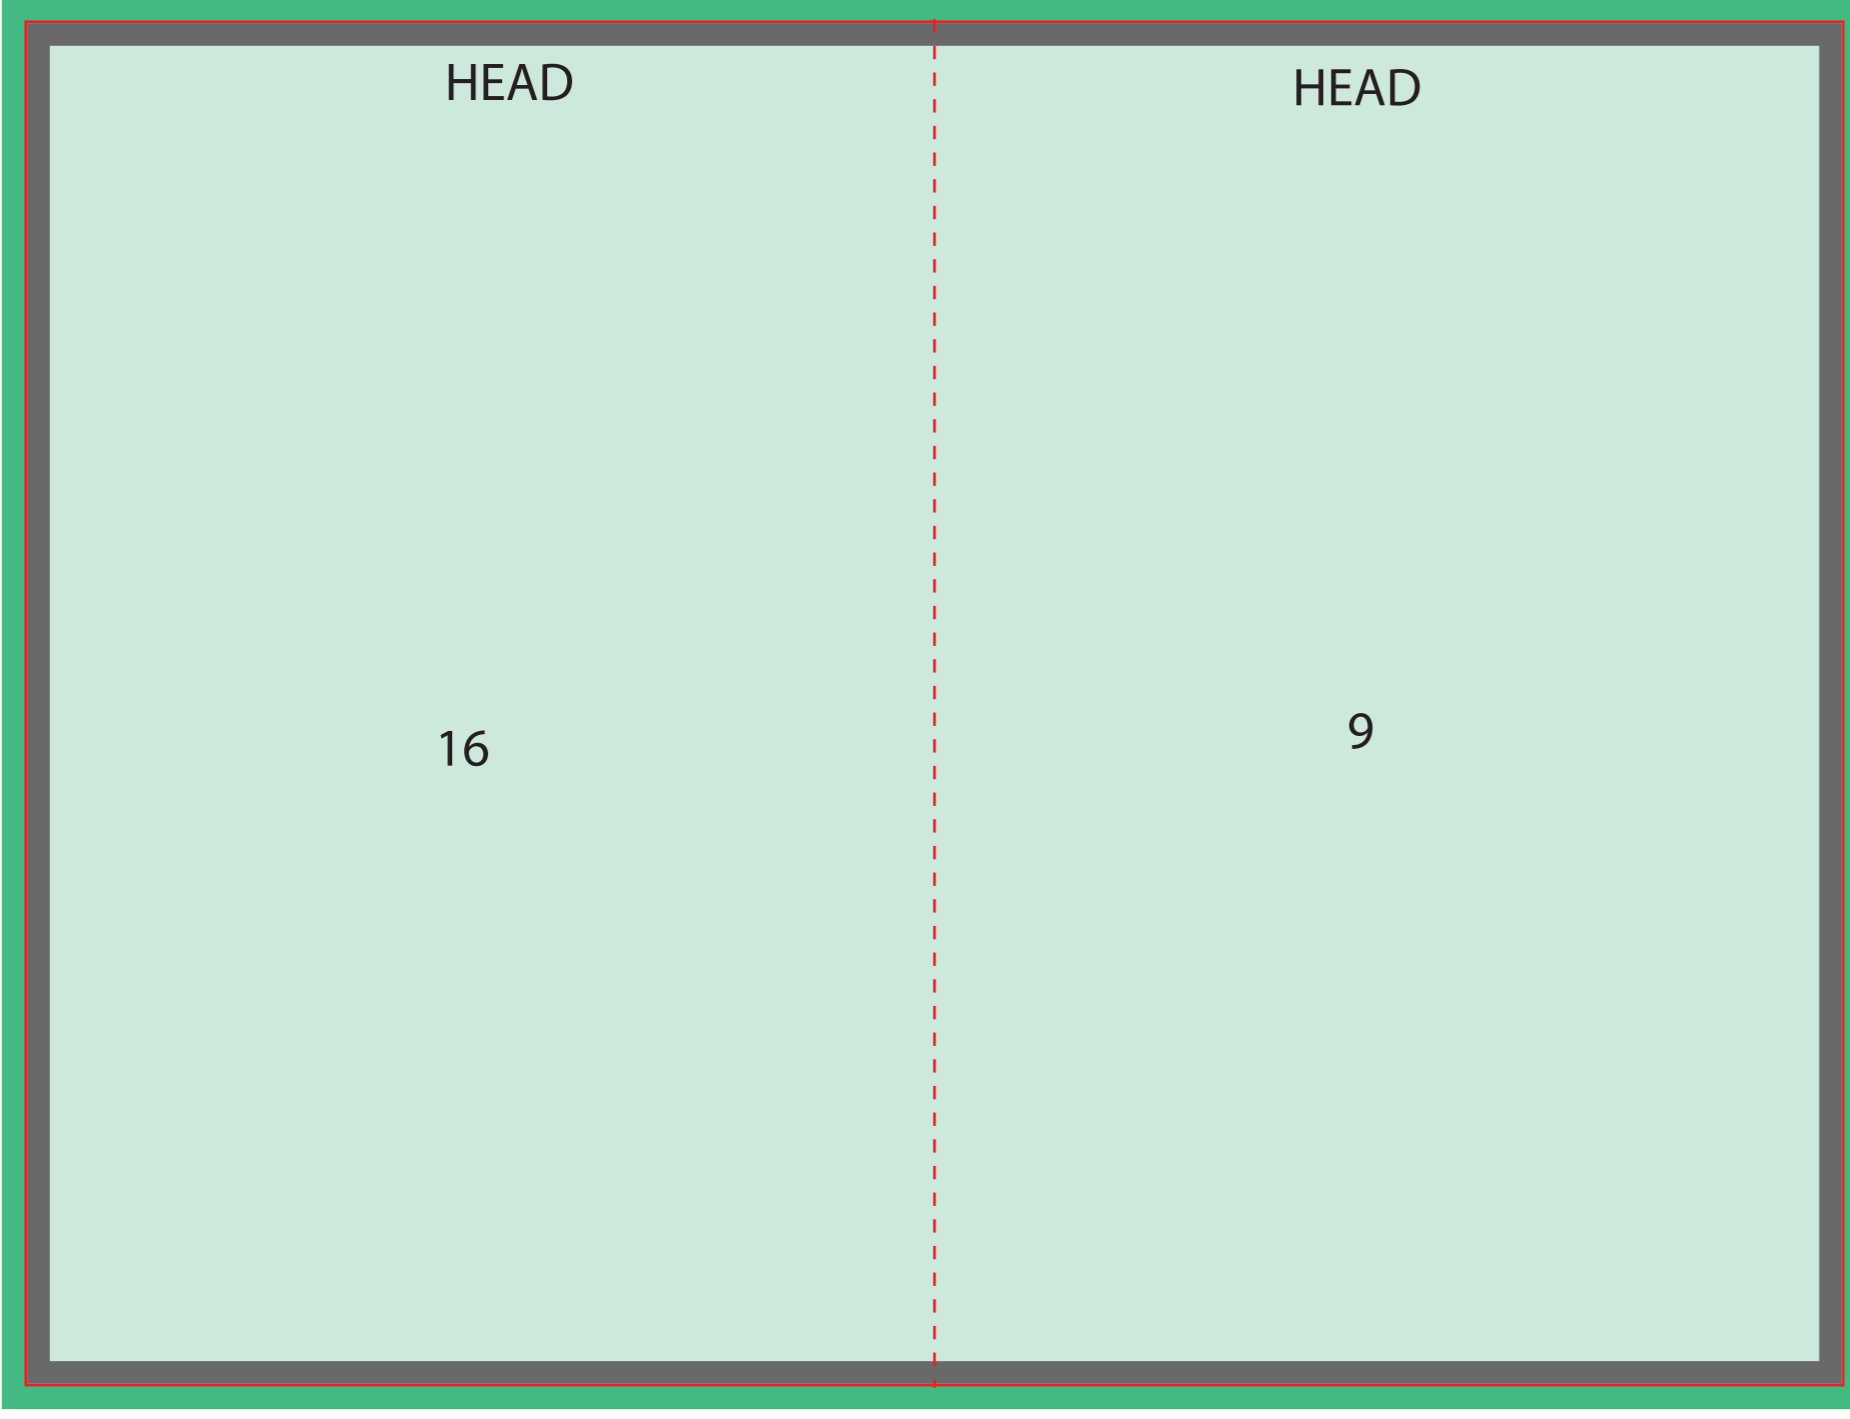

Artwork requirements
FILE FORMAT : JPG | PDF | EPS
RESOLUTION : 300dpi
COLOUR MODE : CMYK
FONTS : EMBEDDED | OUTLINED
BLEED AREA : 3mm
SAFE ARTWORK AREA : 3mm SHORT CUTLINE

Template guide
BLEED AREA : 
CUTLINE : 
FOLD LINE : 
SAFE ARTWORK AREA : 

180mm

120mm

120mm

10mm