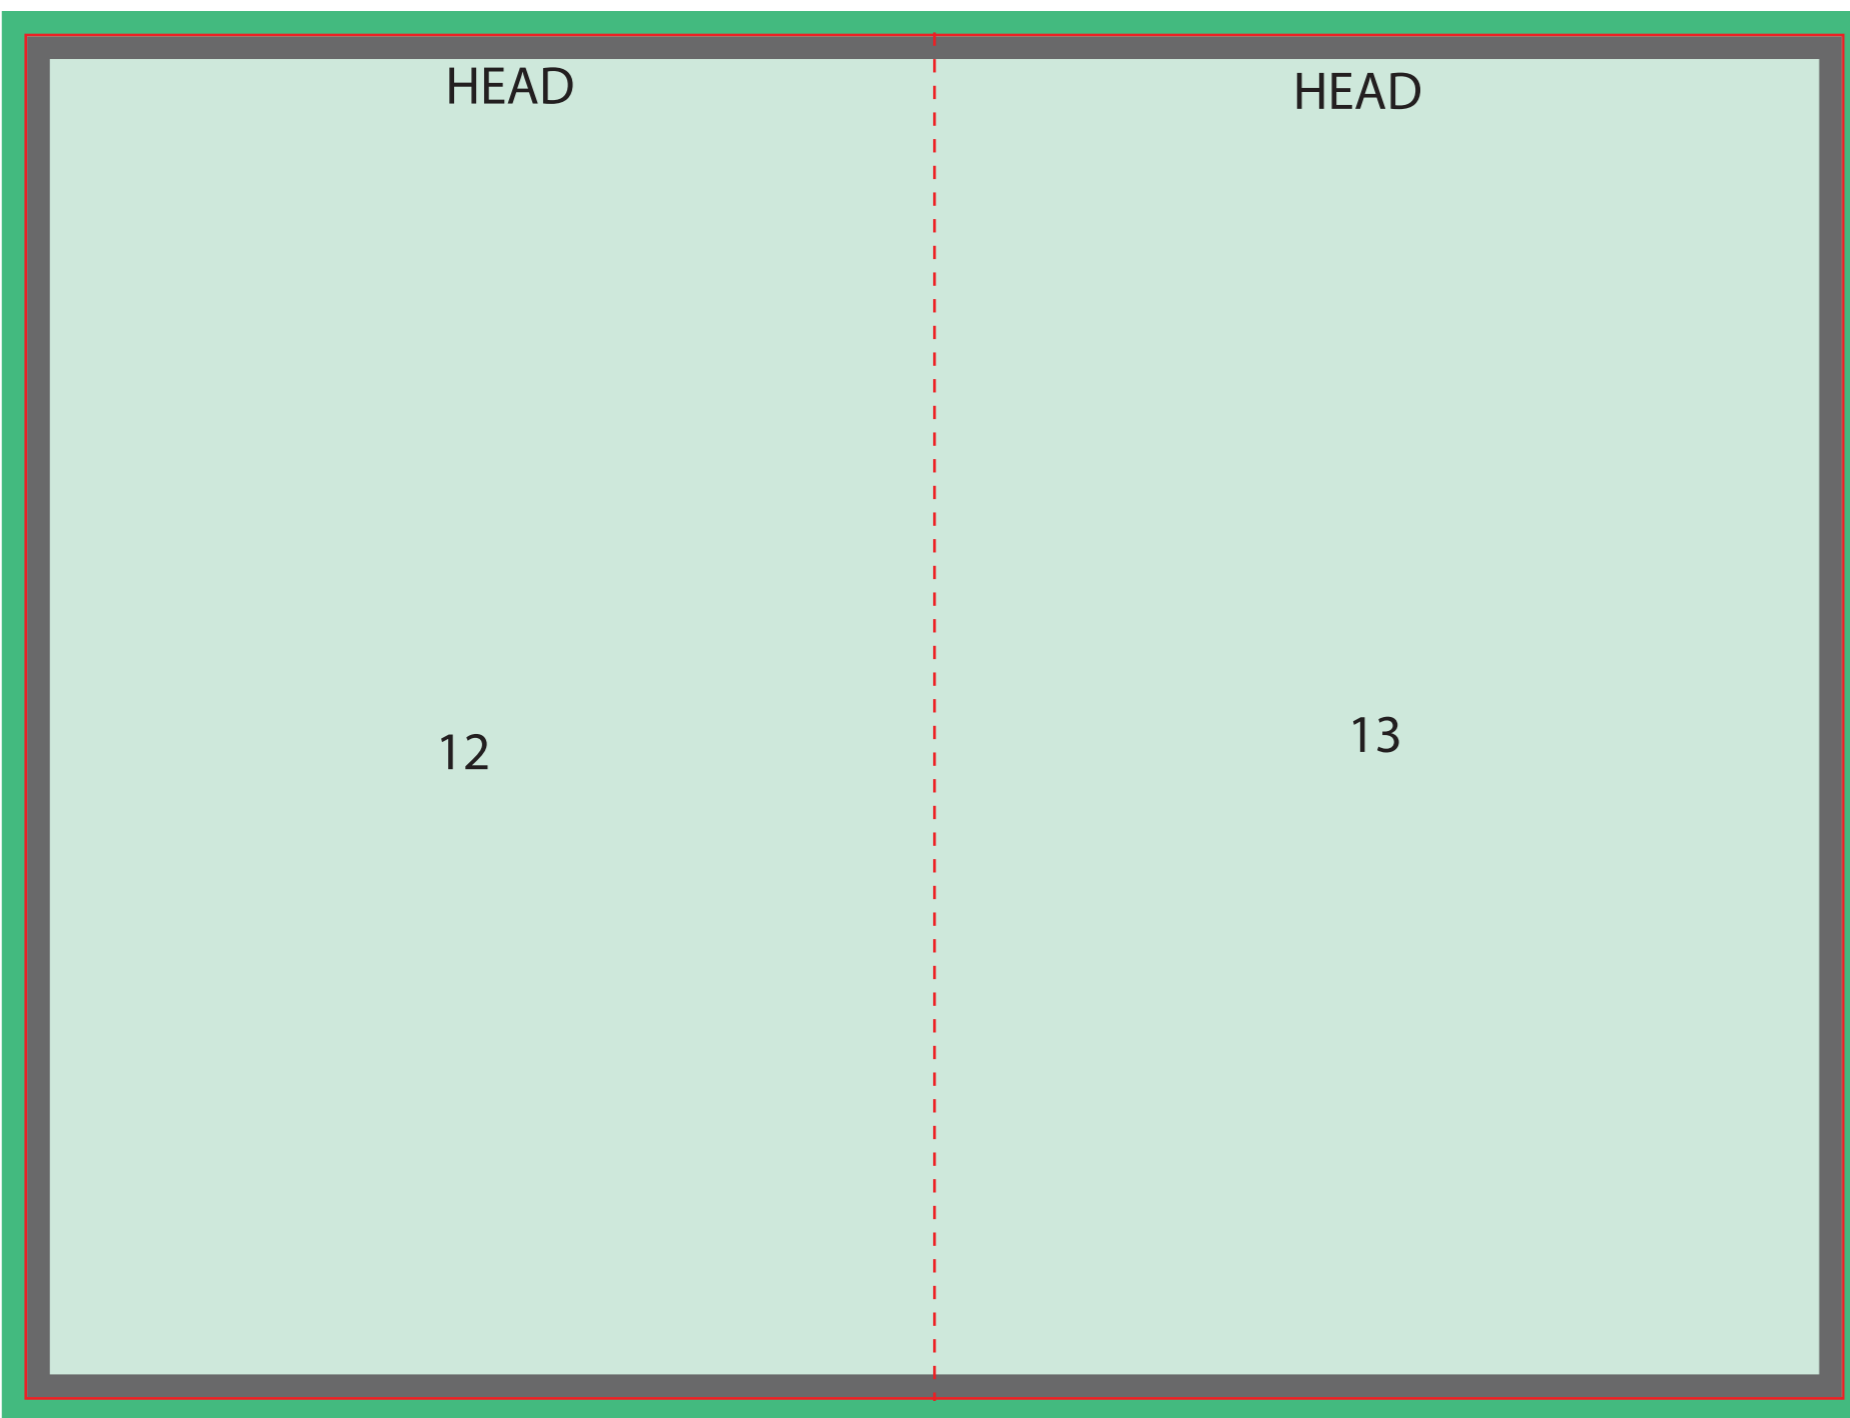

Artwork requirements
FILE FORMAT : JPG | PDF | EPS
RESOLUTION : 300dpi
COLOUR MODE : CMYK
FONTS : EMBEDDED | OUTLINED
BLEED AREA : 3mm
SAFE ARTWORK AREA : 3mm SHORT CUTLINE

Template guide
BLEED AREA : 
CUTLINE : 
FOLD LINE : 
SAFE ARTWORK AREA : 

180mm

120mm

120mm

10mm