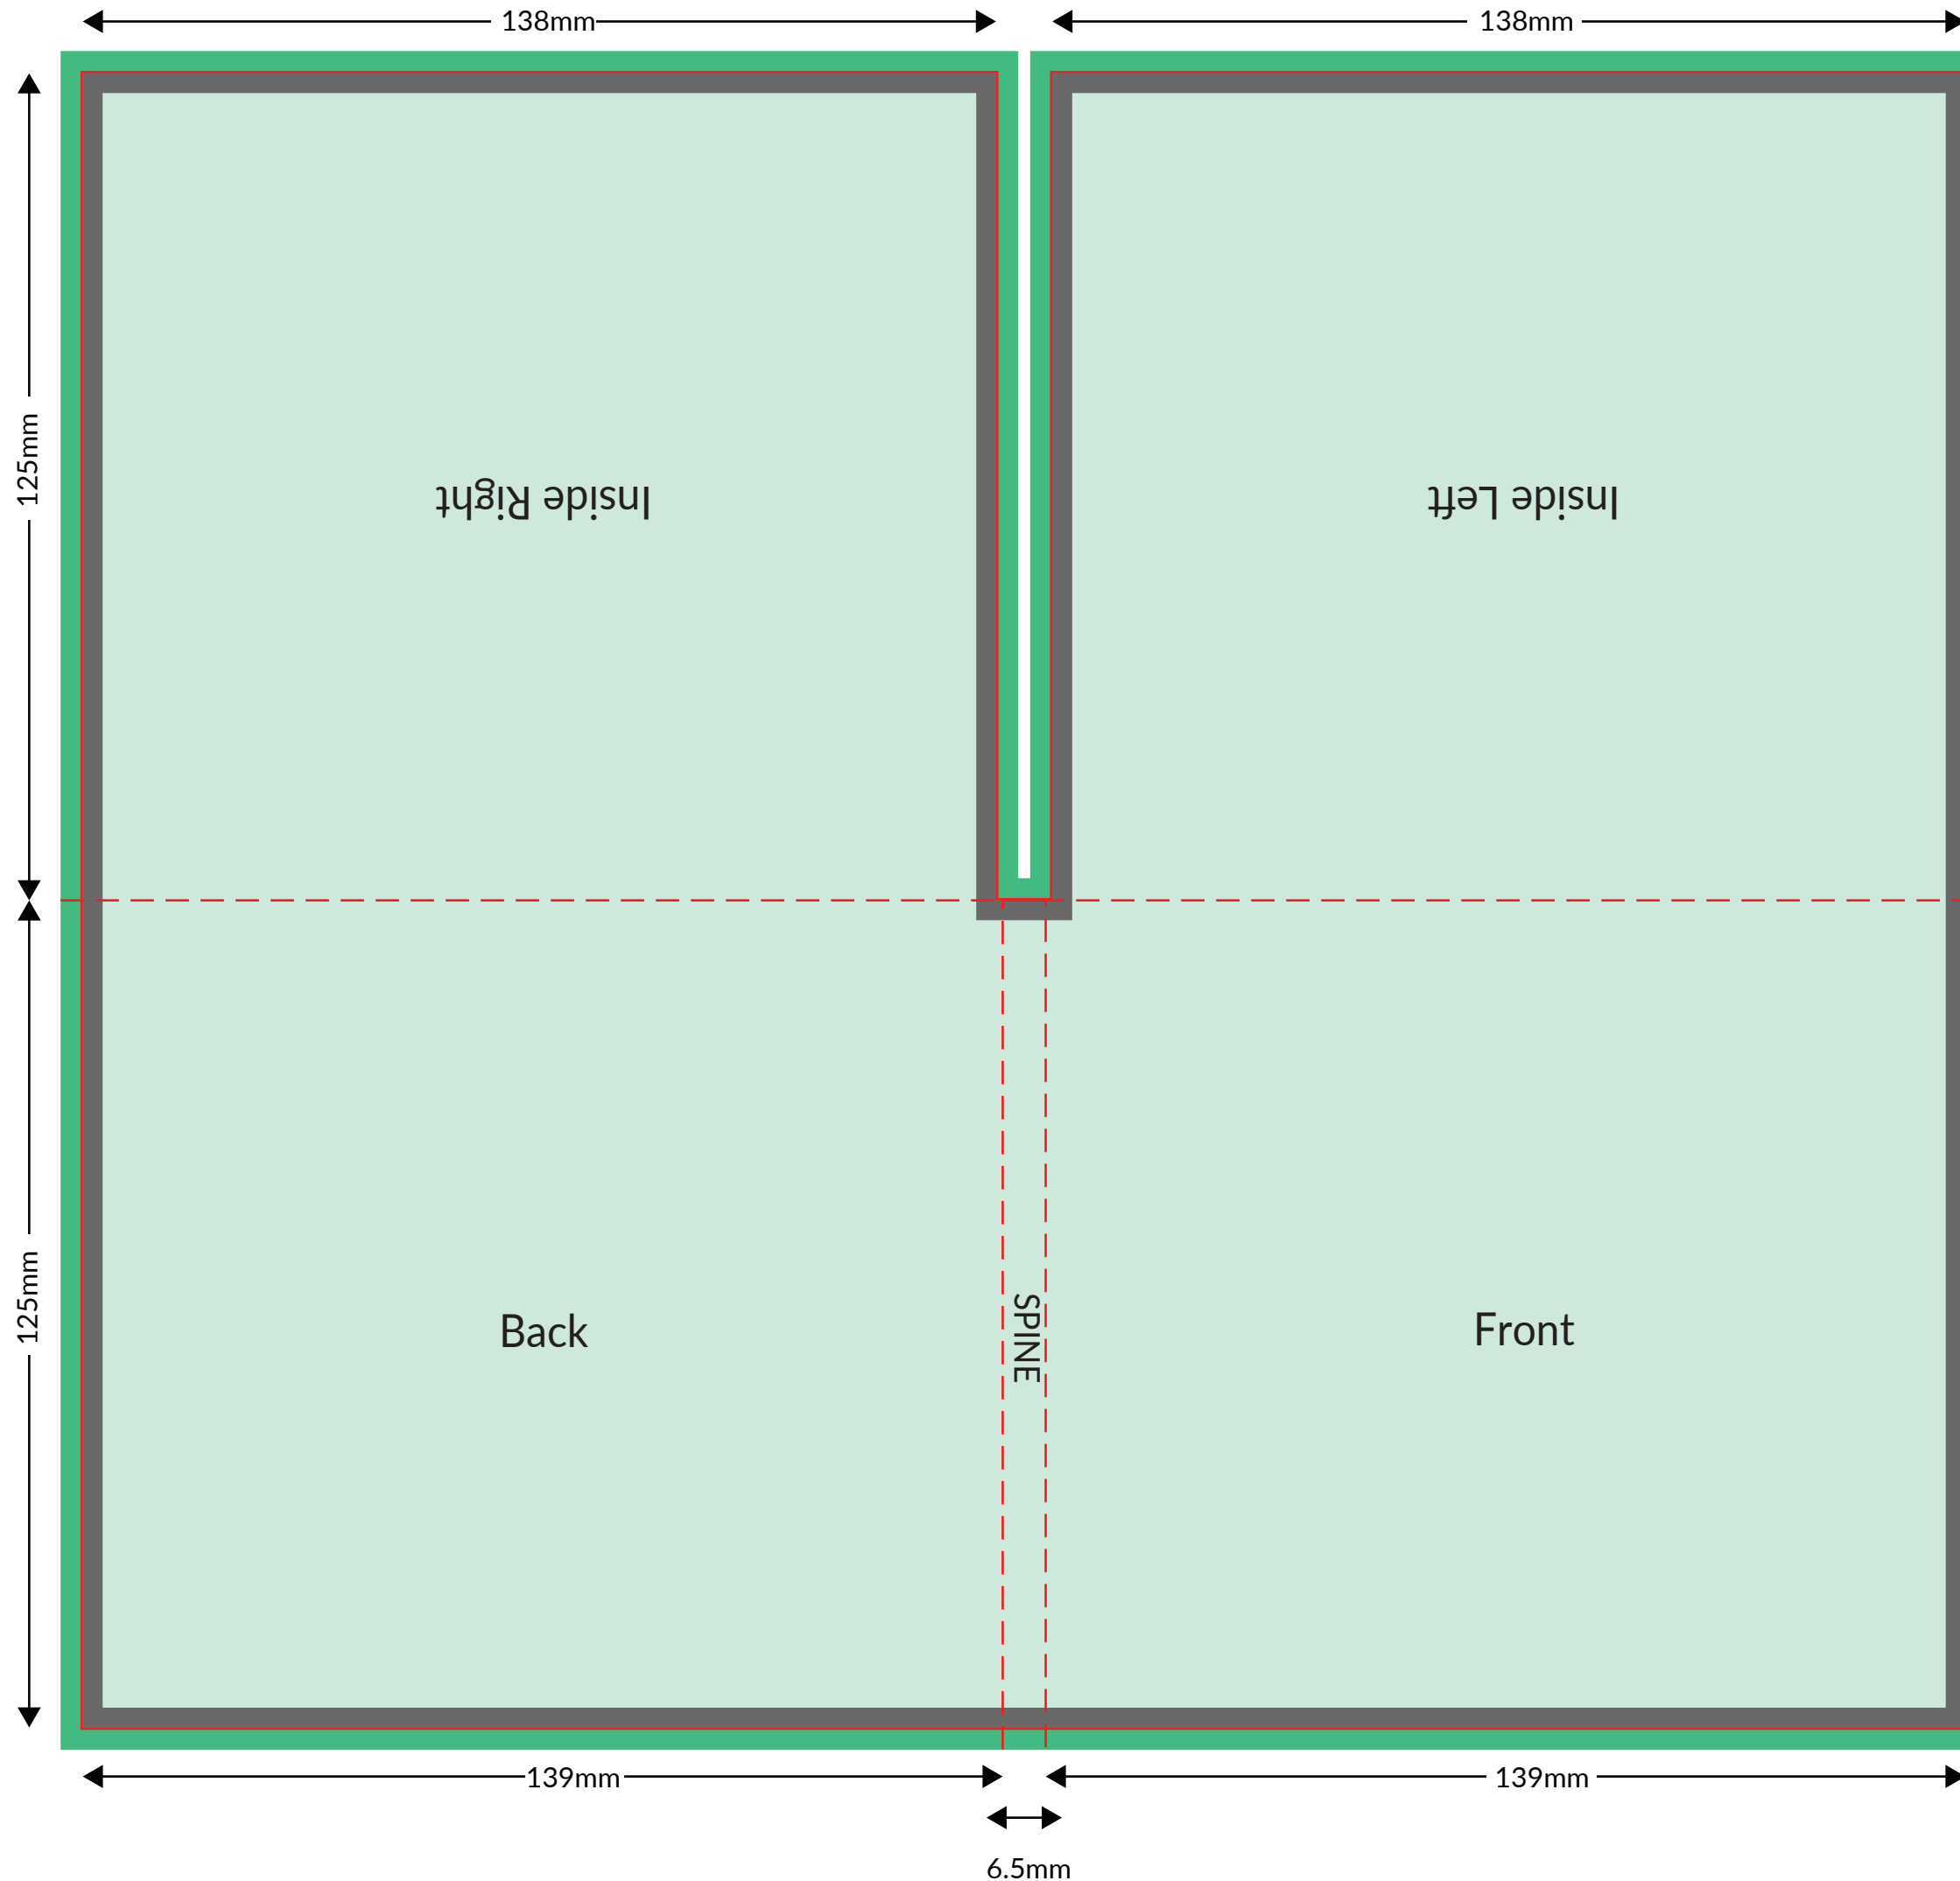

# 4 Panel | DigiCase

## Artwork requirements

- FILE FORMAT : JPG | PDF | EPS
- RESOLUTION : 300dpi
- COLOUR MODE : CMYK
- FONTS : EMBEDDED | OUTLINED
- BLEED AREA : 3mm
- SAFE ARTWORK AREA : 3mm SHORT CUTLINE

## Template guide

- BLEED AREA :
- CUTLINE :
- FOLD LINE :
- SAFE ARTWORK AREA :