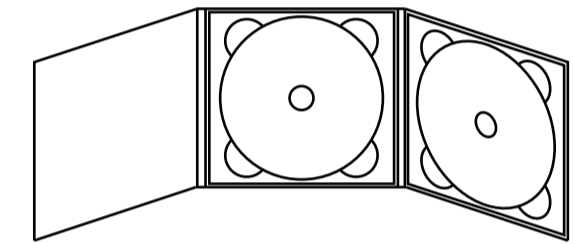

6 Panel DigiCase | 2 Trays

DiskBank

Artwork requirements

- FILE FORMAT : JPG | PDF | EPS
- RESOLUTION : 300dpi
- COLOUR MODE : CMYK
- FONTS : EMBEDDED | OUTLINED
- BLEED AREA : 3mm
- SAFE ARTWORK AREA : 3mm SHORT CUTLINE

Template guide

- BLEED AREA :
- CUTLINE :
- FOLD LINE :
- SAFE ARTWORK AREA :