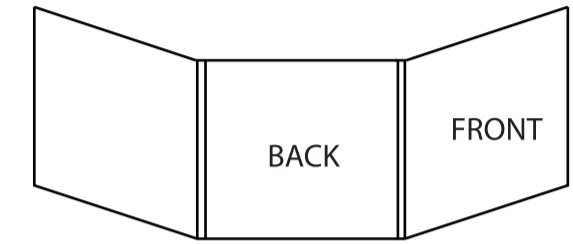

6 Panel DigiCase | 2 Trays

DiskBank

Artwork requirements

- FILE FORMAT : JPG | PDF | EPS
- RESOLUTION : 300dpi
- COLOUR MODE : CMYK
- FONTS : EMBEDDED | OUTLINED
- BLEED AREA : 3mm
- SAFE ARTWORK AREA : 3mm SHORT CUTLINE

Template guide

- BLEED AREA :
- CUTLINE :
- FOLD LINE :
- SAFE ARTWORK AREA :