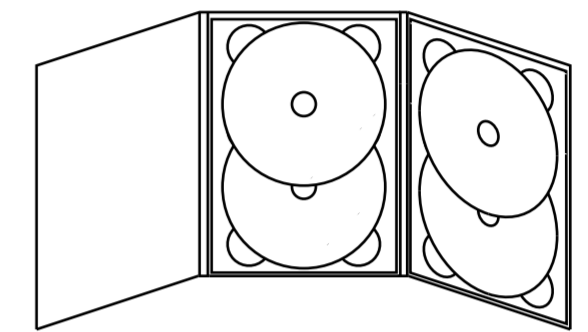

6 Panel DigiCase - 2x2 Trays

Artwork requirements

- FILE FORMAT : JPG | PDF | EPS
- RESOLUTION : 300dpi
- COLOUR MODE : CMYK
- FONTS : EMBEDDED | OUTLINED
- BLEED AREA : 3mm
- SAFE ARTWORK AREA : 3mm SHORT CUTLINE

Template guide

- BLEED AREA :
- CUTLINE :
- FOLD LINE :
- SAFE ARTWORK AREA :