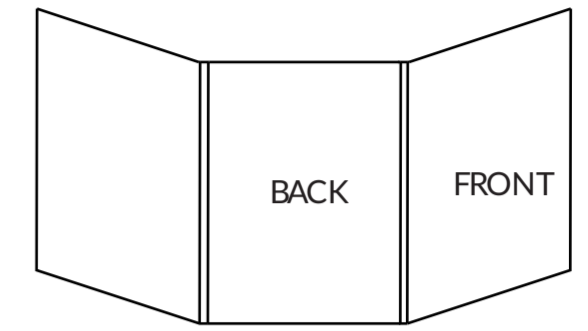

6 Panel DigiCase - 2x2 Trays

Artwork requirements

- FILE FORMAT : JPG | PDF | EPS
- RESOLUTION : 300dpi
- COLOUR MODE : CMYK
- FONTS : EMBEDDED | OUTLINED
- BLEED AREA : 3mm
- SAFE ARTWORK AREA : 3mm SHORT CUTLINE

Template guide

- BLEED AREA :
- CUTLINE :
- FOLD LINE :
- SAFE ARTWORK AREA :