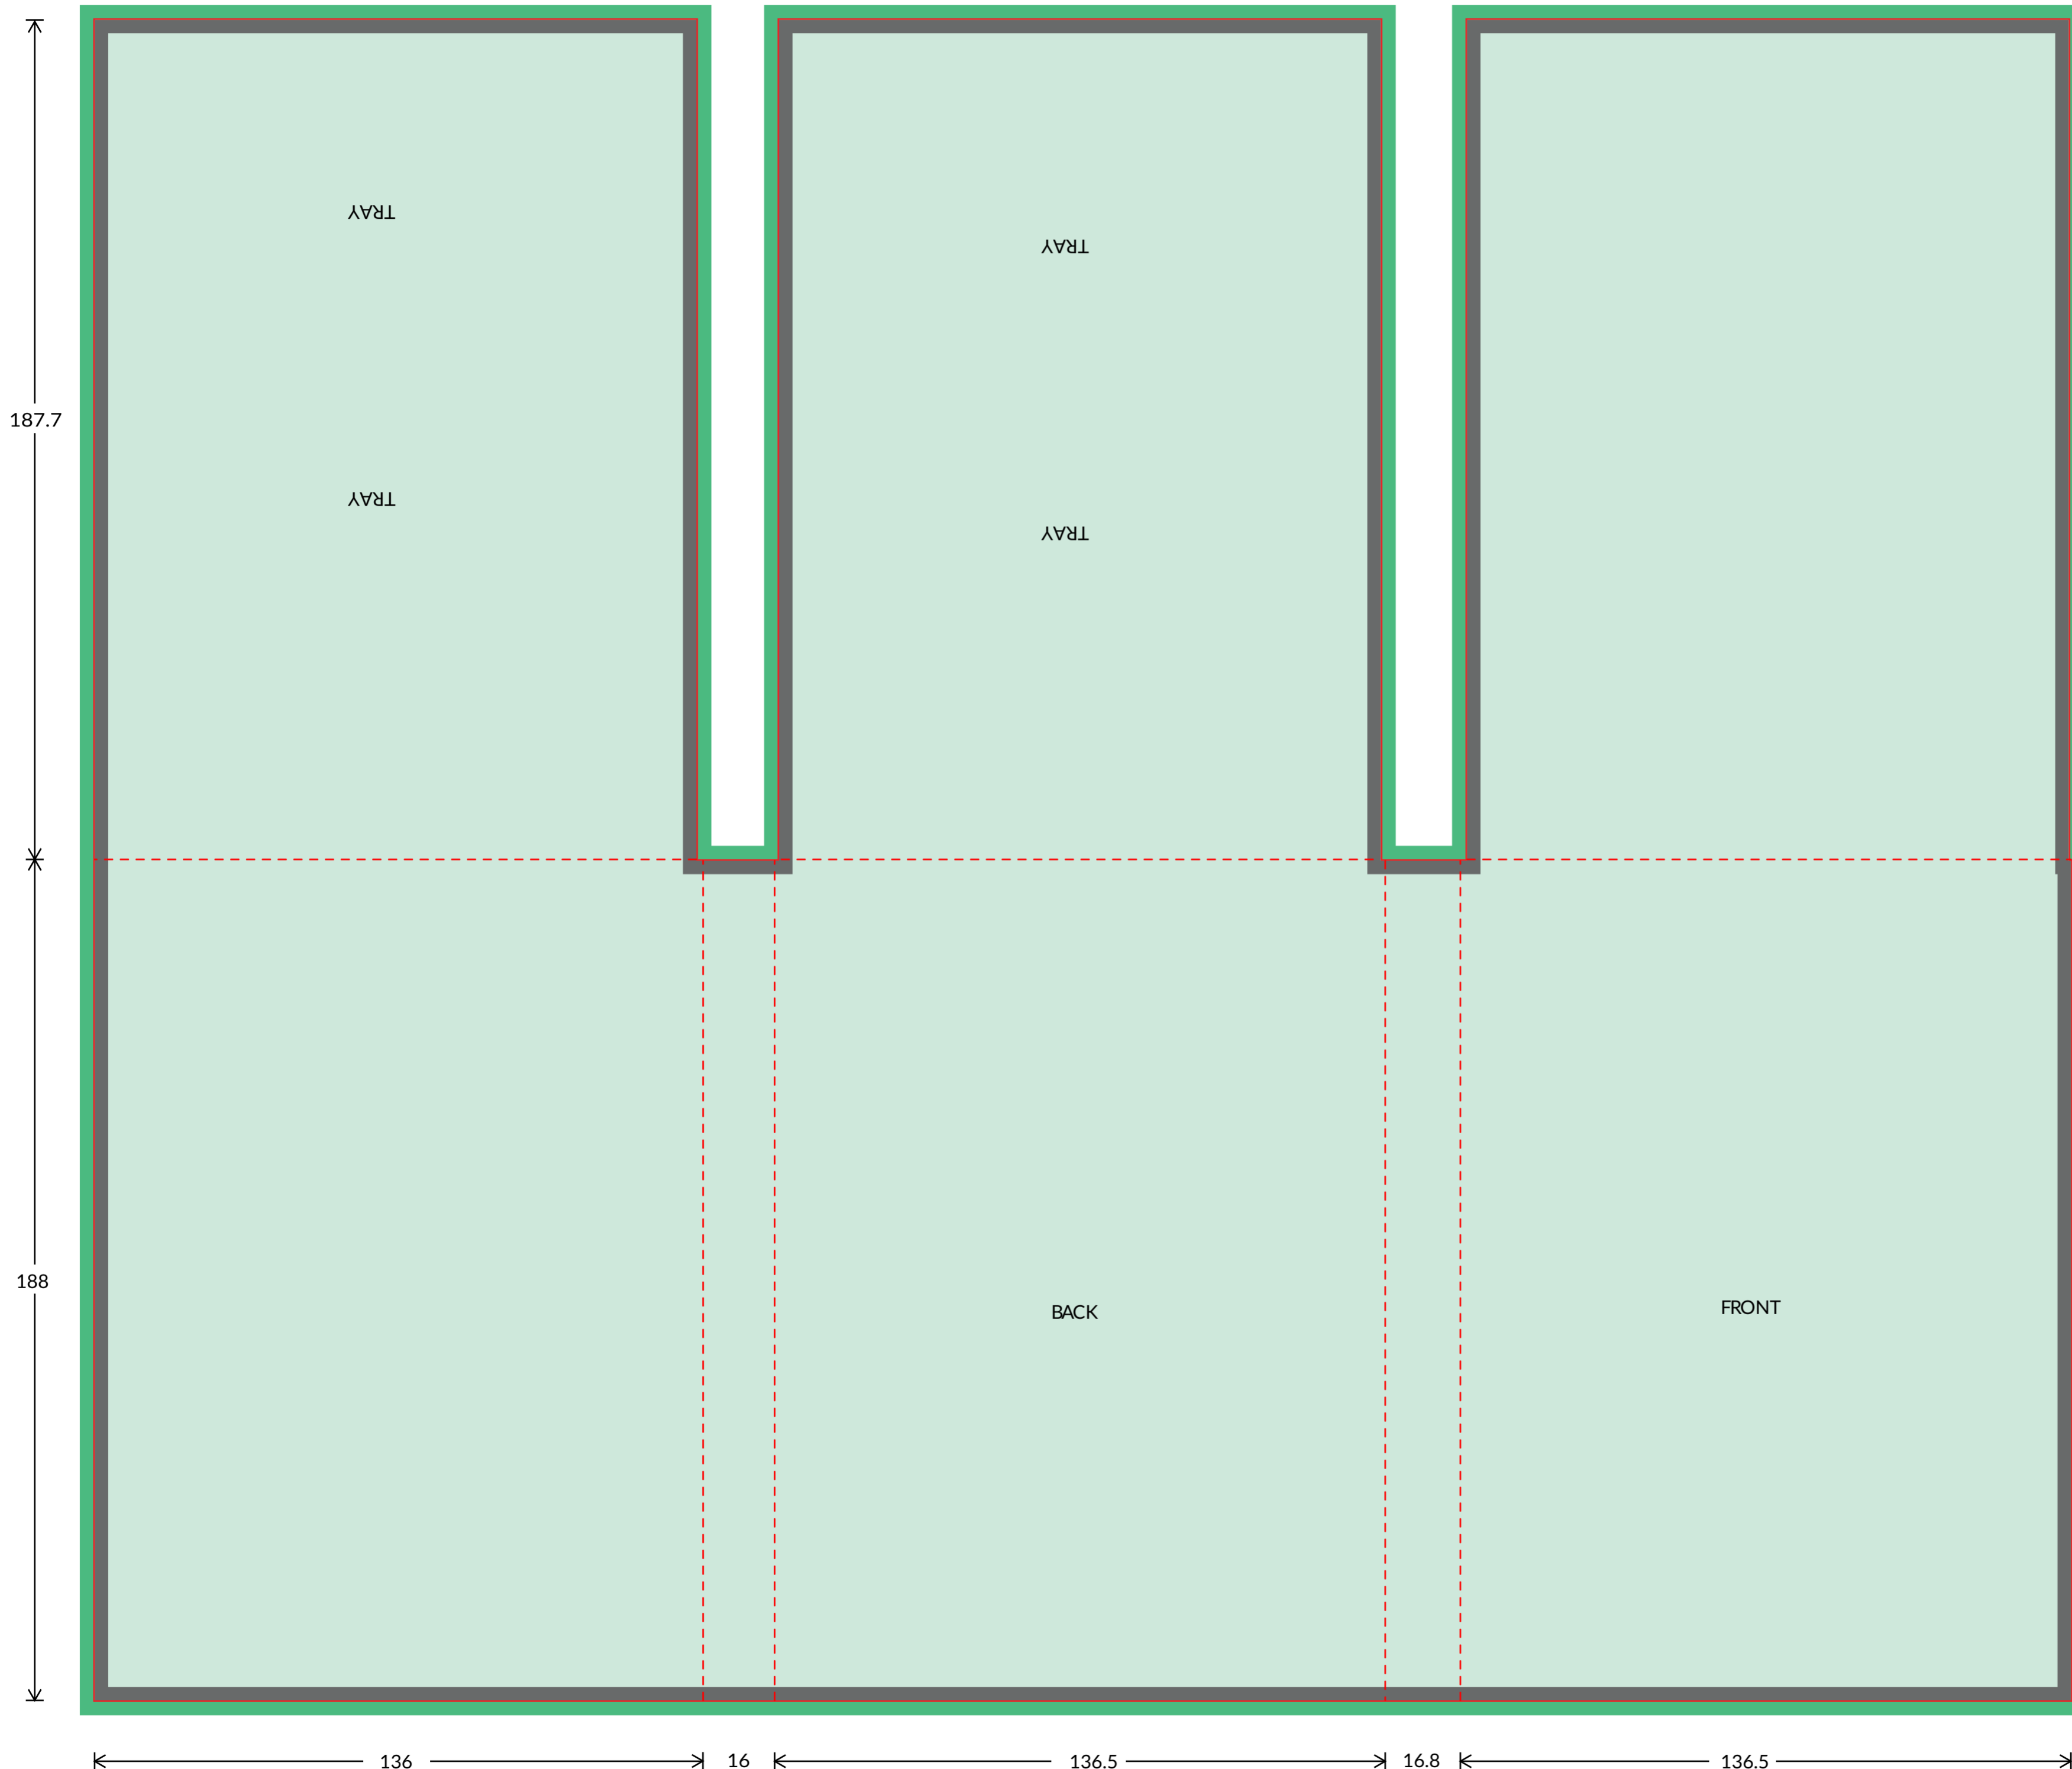

6 Panel DigiCase - 2x2 Trays

Artwork requirements

- FILE FORMAT : JPG | PDF | EPS
- RESOLUTION : 300dpi
- COLOUR MODE : CMYK
- FONTS : EMBEDDED | OUTLINED
- BLEED AREA : 3mm
- SAFE ARTWORK AREA : 3mm SHORT CUTLINE

Template guide

- BLEED AREA :
- CUTLINE :
- FOLD LINE :
- SAFE ARTWORK AREA :