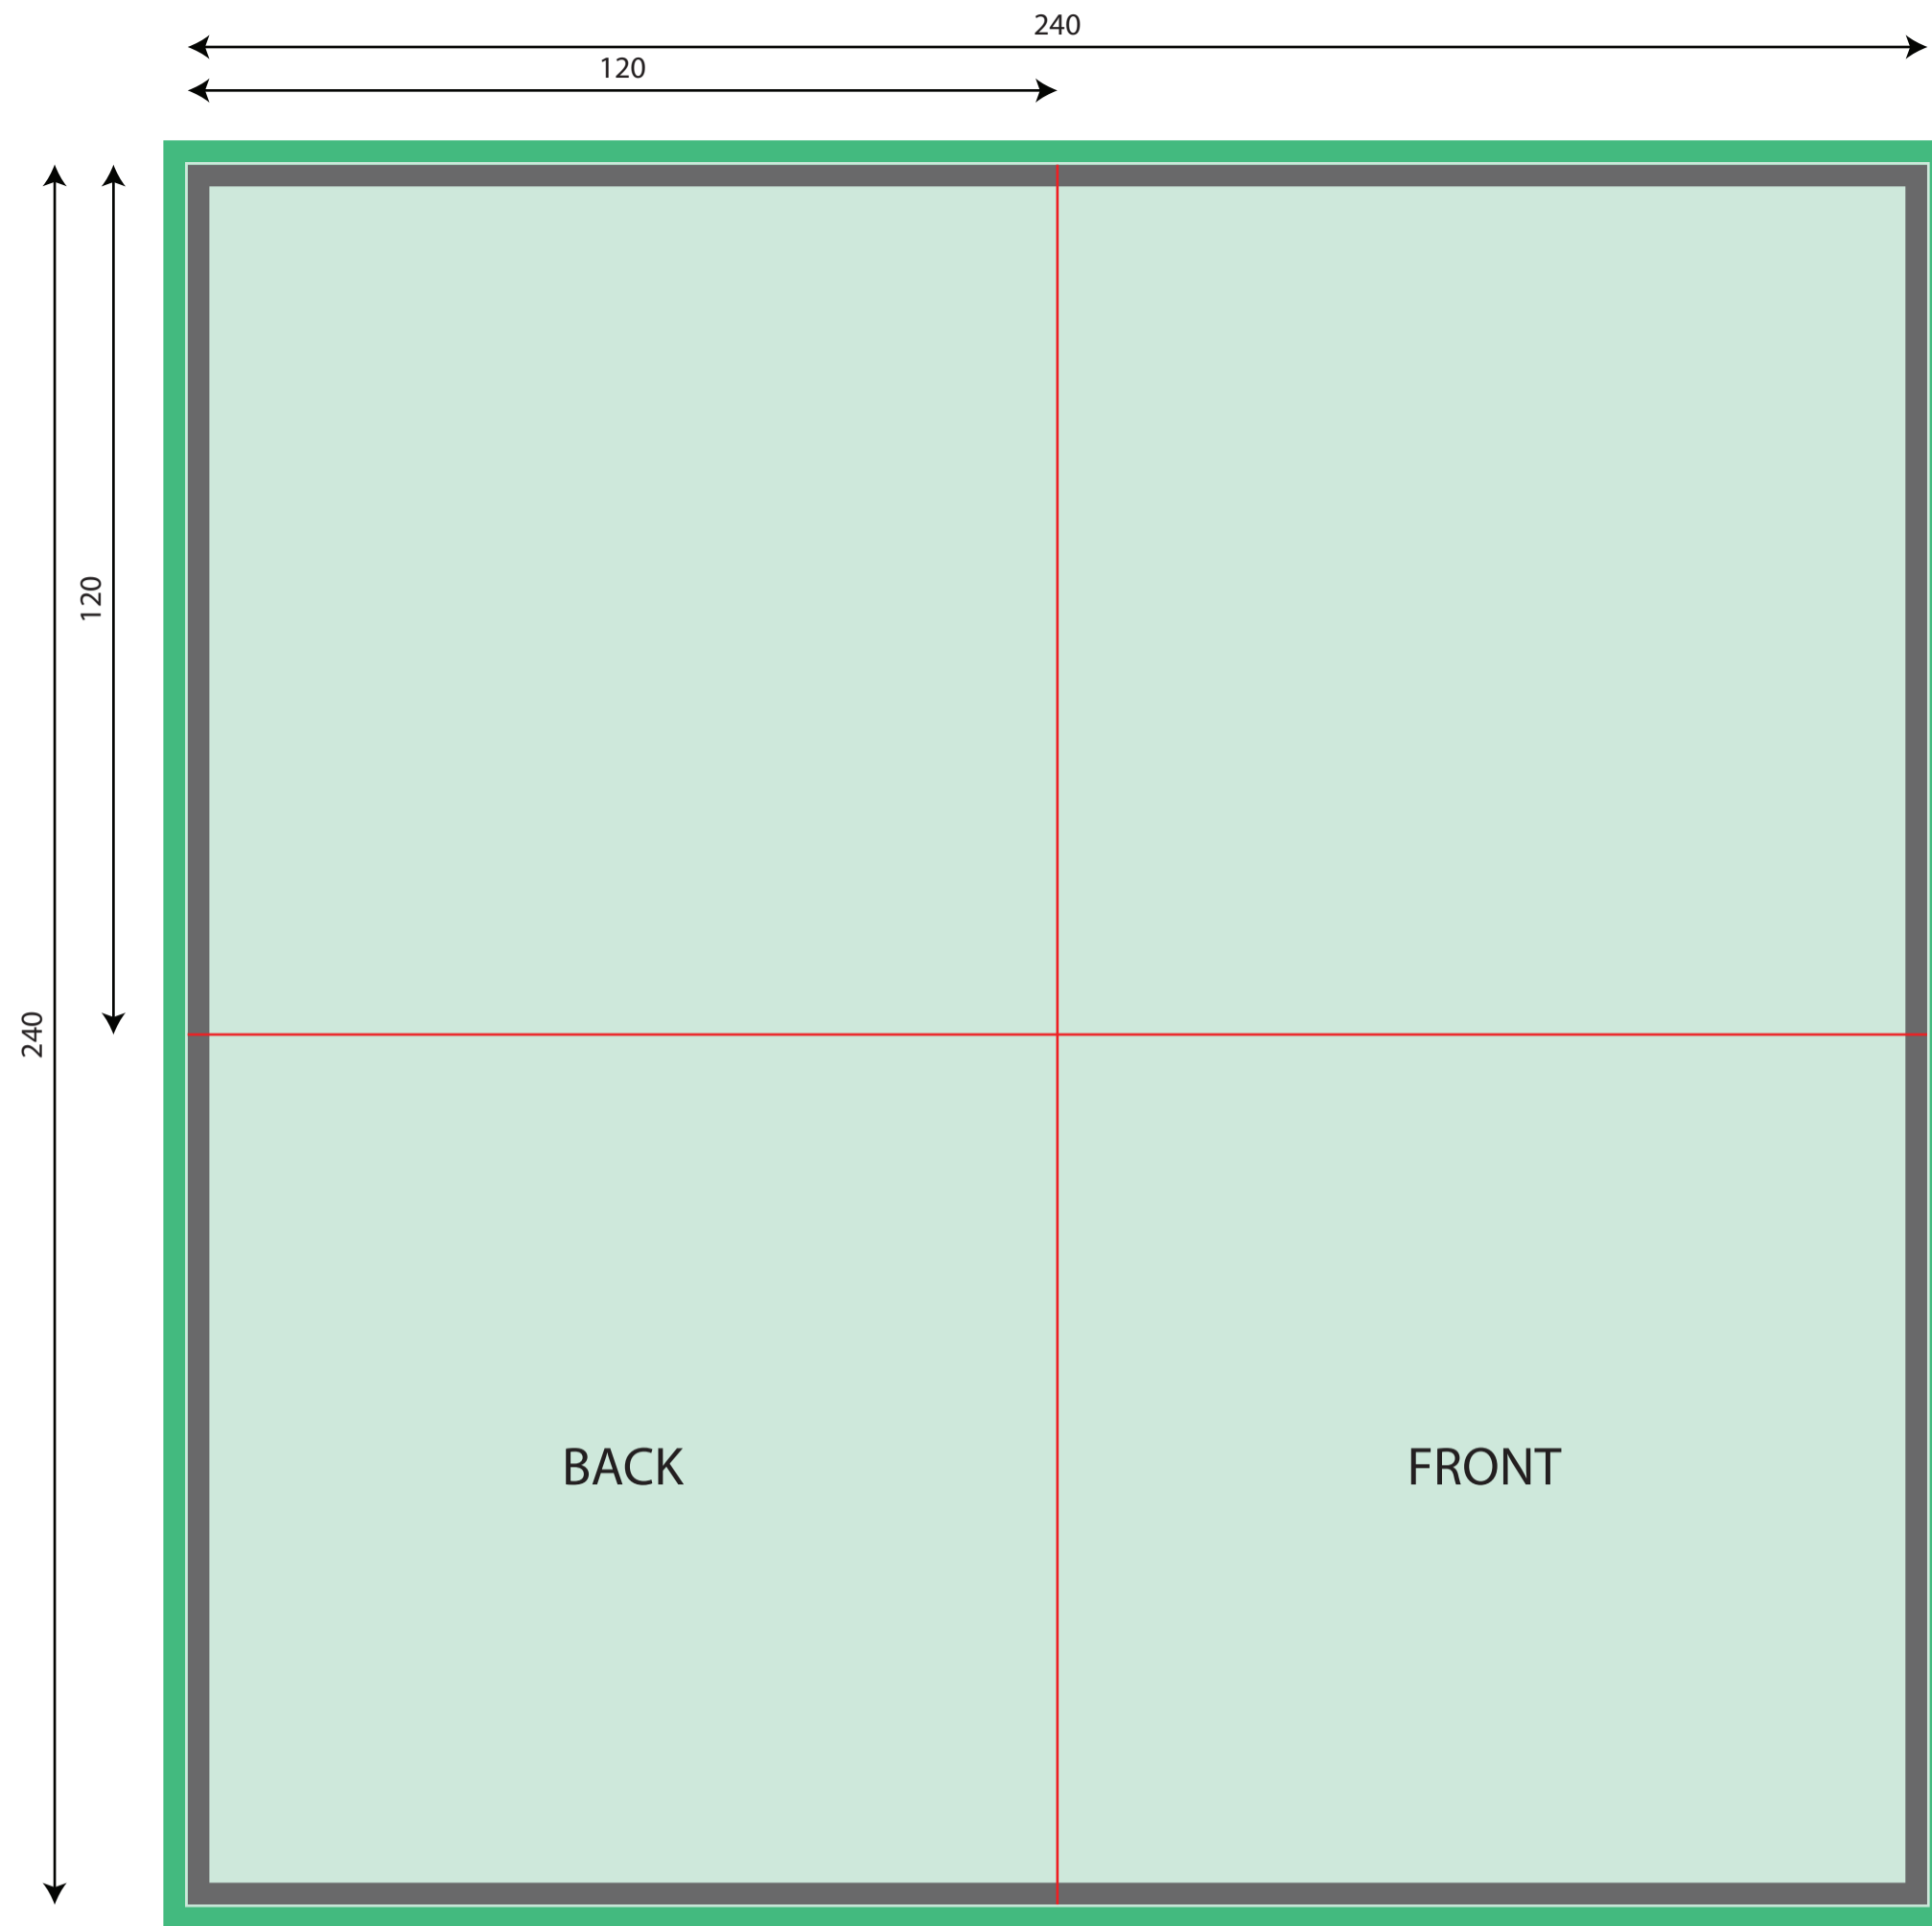

8 Page Poster Booklet

DiskBank

Artwork requirements

FILE FORMAT	:	JPG PDF EPS
RESOLUTION	:	300dpi
COLOUR MODE	:	CMYK
FONTS	:	EMBEDDED OUTLINED
BLEED AREA	:	3mm
SAFE ARTWORK AREA	:	3mm SHORT CUTLINE

Template guide

BLEED AREA	:	
CUTLINE	:	
FOLD LINE	:	
SAFE ARTWORK AREA	:	

8 Page Poster Booklet

DiskBank

Artwork requirements

FILE FORMAT	:	JPG PDF EPS
RESOLUTION	:	300dpi
COLOUR MODE	:	CMYK
FONTS	:	EMBEDDED OUTLINED
BLEED AREA	:	3mm
SAFE ARTWORK AREA	:	3mm SHORT CUTLINE

Template guide

BLEED AREA	:	
CUTLINE	:	
FOLD LINE	:	
SAFE ARTWORK AREA	:	