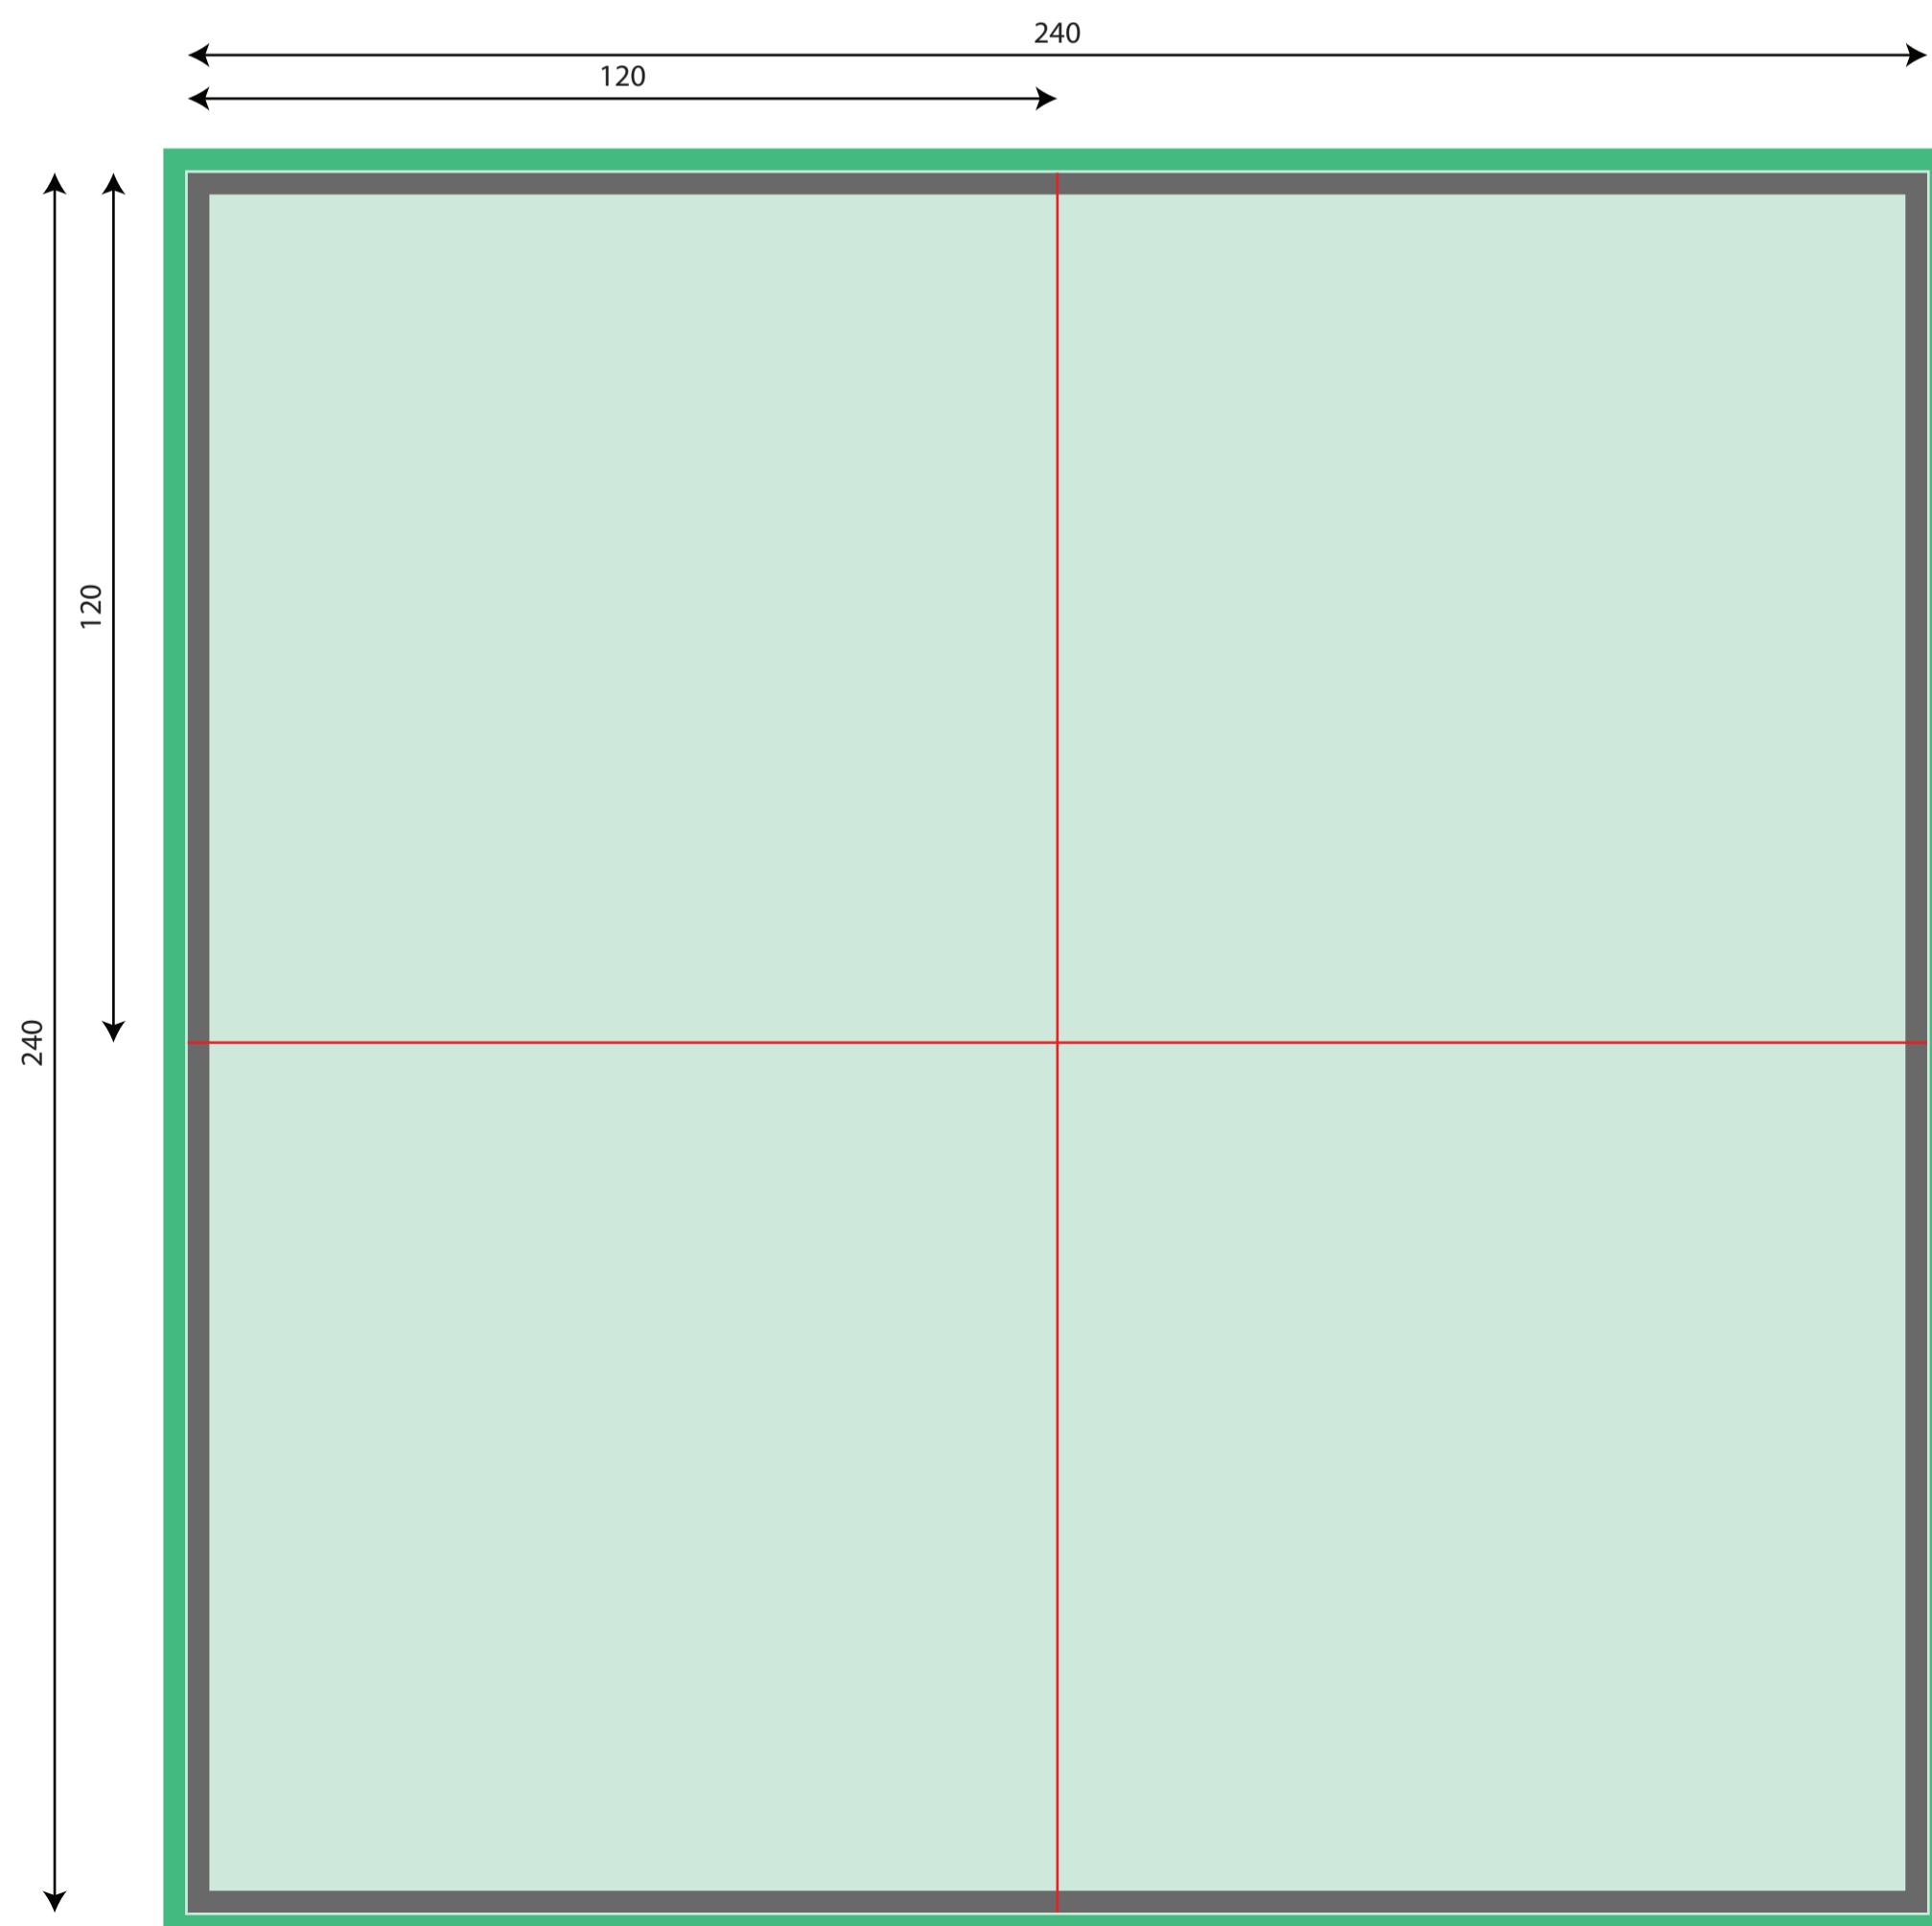

8 Page Poster Booklet

DiskBank

Artwork requirements

FILE FORMAT	:	JPG PDF EPS
RESOLUTION	:	300dpi
COLOUR MODE	:	CMYK
FONTS	:	EMBEDDED OUTLINED
BLEED AREA	:	3mm
SAFE ARTWORK AREA	:	3mm SHORT CUTLINE

Template guide

BLEED AREA	:	
CUTLINE	:	
FOLD LINE	:	
SAFE ARTWORK AREA	:	

8 Page Poster Booklet

DiskBank

Artwork requirements

FILE FORMAT	:	JPG PDF EPS
RESOLUTION	:	300dpi
COLOUR MODE	:	CMYK
FONTS	:	EMBEDDED OUTLINED
BLEED AREA	:	3mm
SAFE ARTWORK AREA	:	3mm SHORT CUTLINE

Template guide

BLEED AREA	:	
CUTLINE	:	
FOLD LINE	:	
SAFE ARTWORK AREA	:	