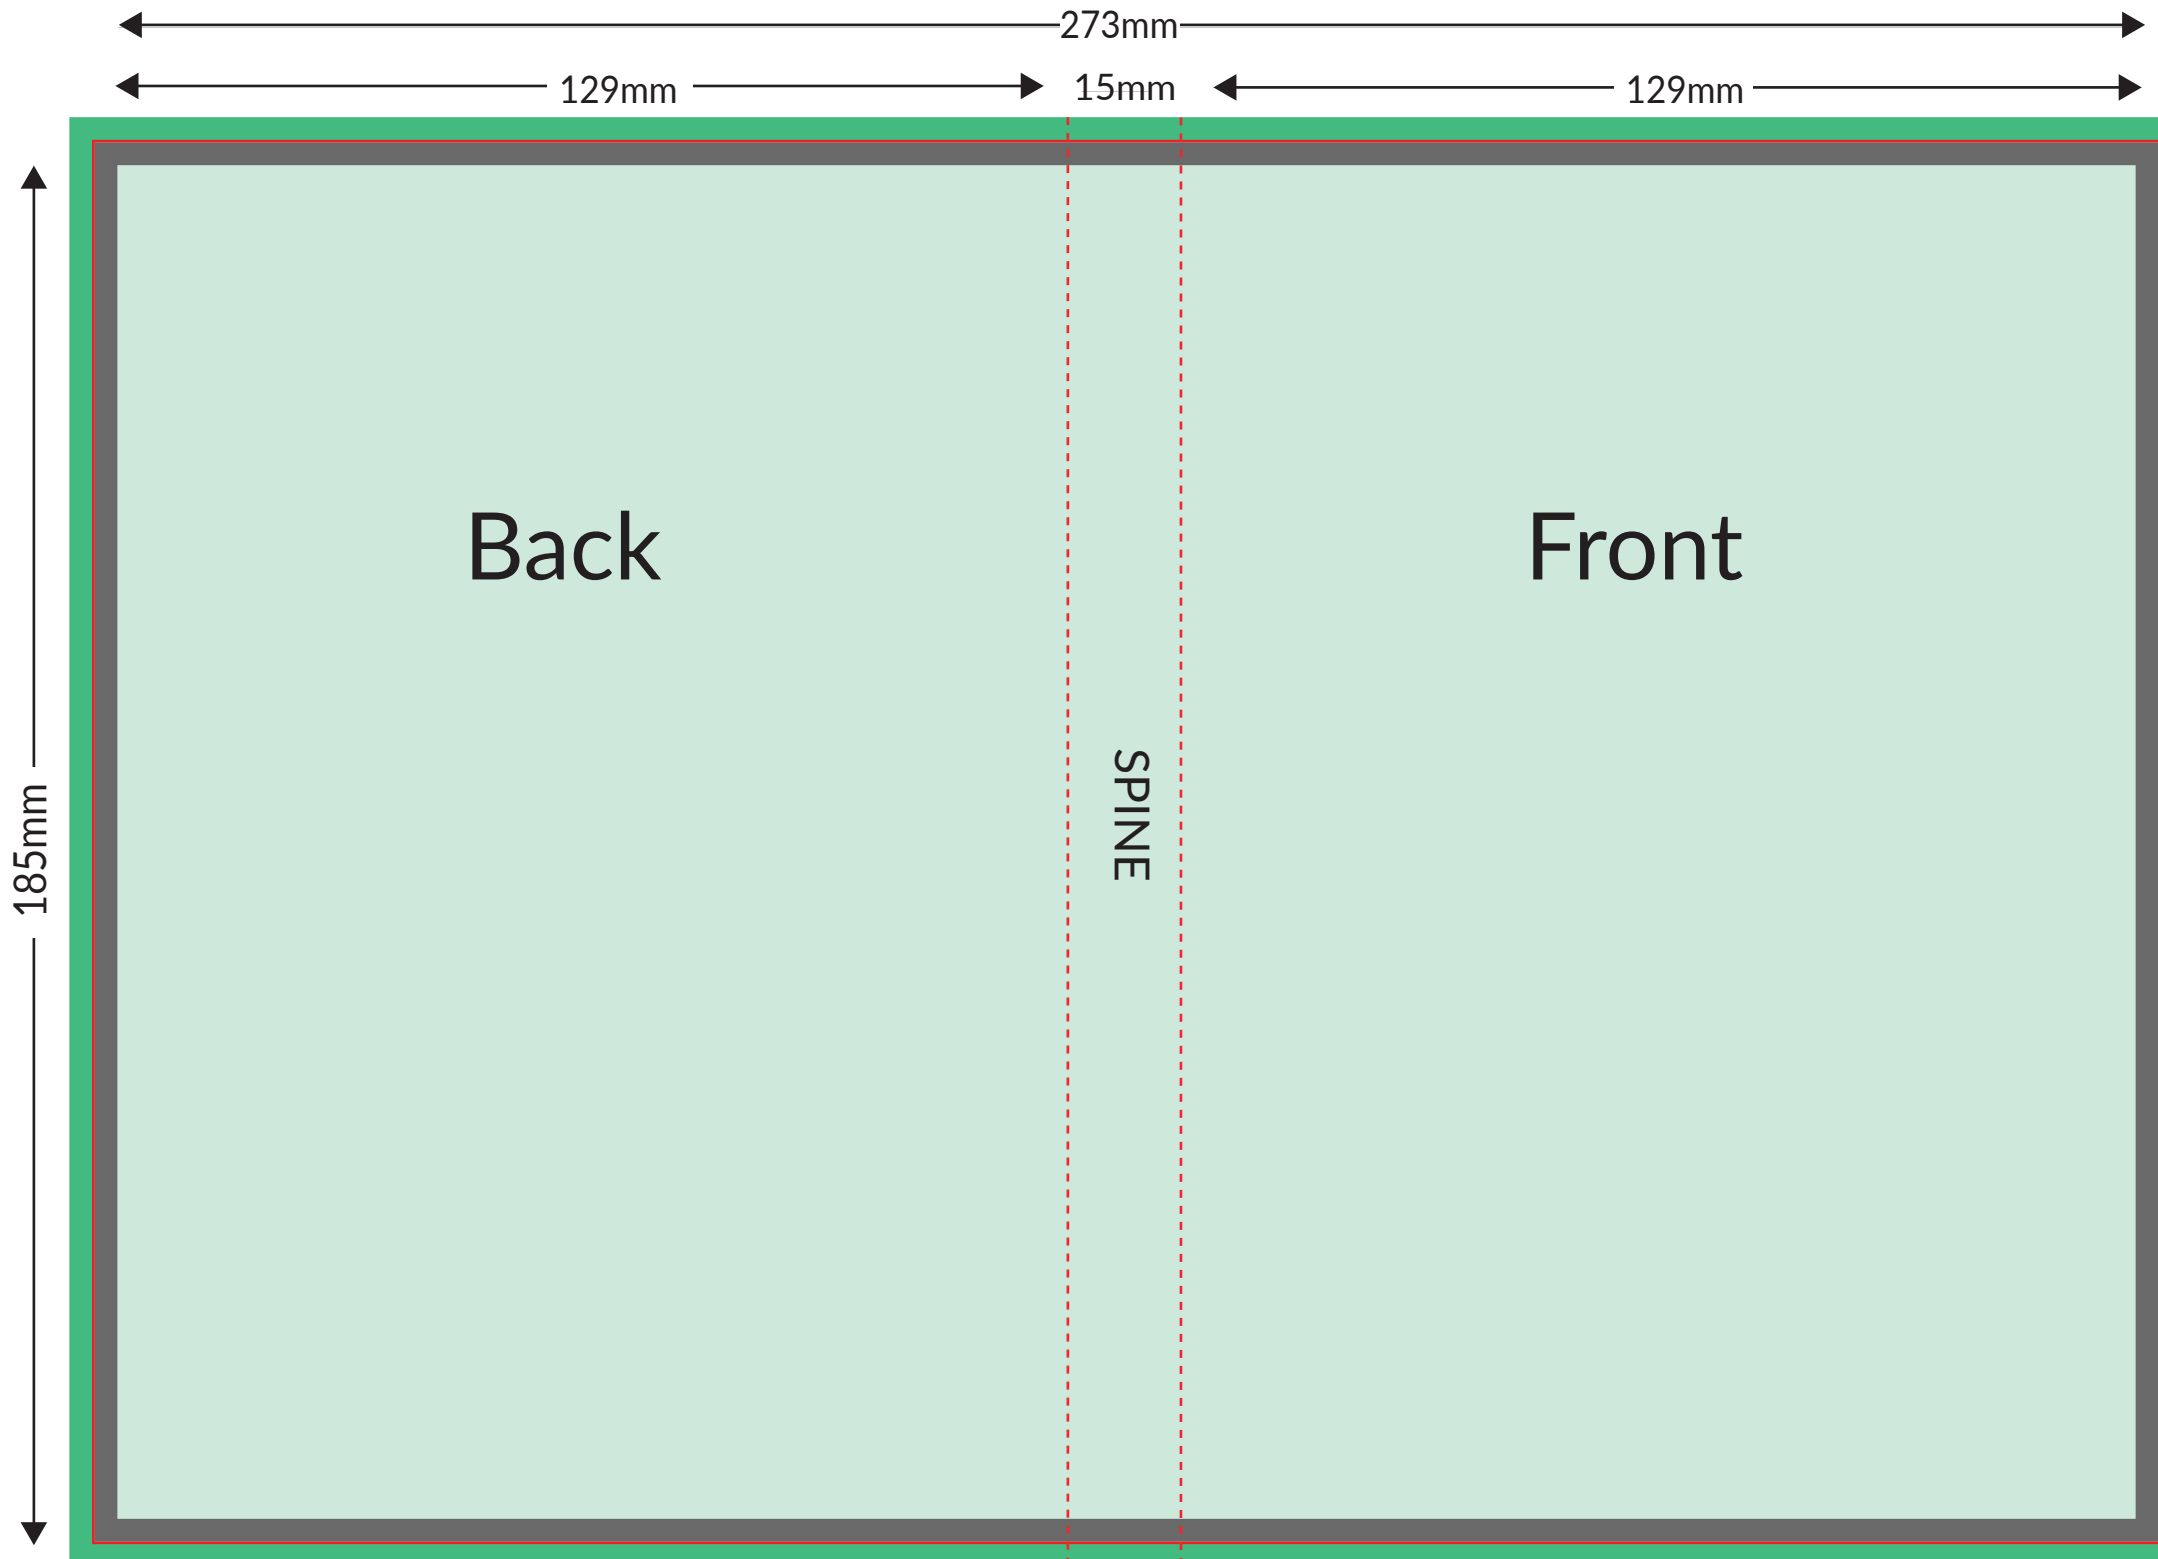

DVD Slick | 1 Sided

DiskBank

Artwork requirements

- FILE FORMAT : JPG | PDF | EPS
- RESOLUTION : 300dpi
- COLOUR MODE : CMYK
- FONTS : EMBEDDED | OUTLINED
- BLEED AREA : 3mm
- SAFE ARTWORK AREA : 3mm SHORT CUTLINE

Template guide

- BLEED AREA : 
- CUTLINE : 
- FOLD LINE : 
- SAFE ARTWORK AREA : 